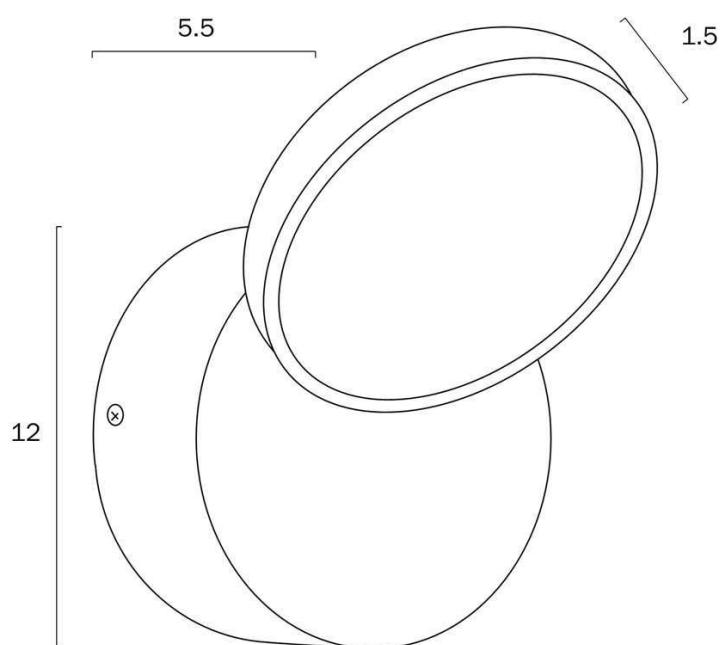

IP rating	IP20
Lead and Plug	No
Approvals	RCM
Assembly Required	No
Box Contents	Instruction, Basic mounting screws
Installation Required	Yes (by Licensed Electrician only)
Care Instructions	Do not use strong liquid cleaners, Wipe clean with a dry cloth
Replacement Warranty	*3 Years

Barcode

GTIN 9329501063712

Image -dimensions

Note: Dimensions are only a guide and may vary due to manufacturing variations.