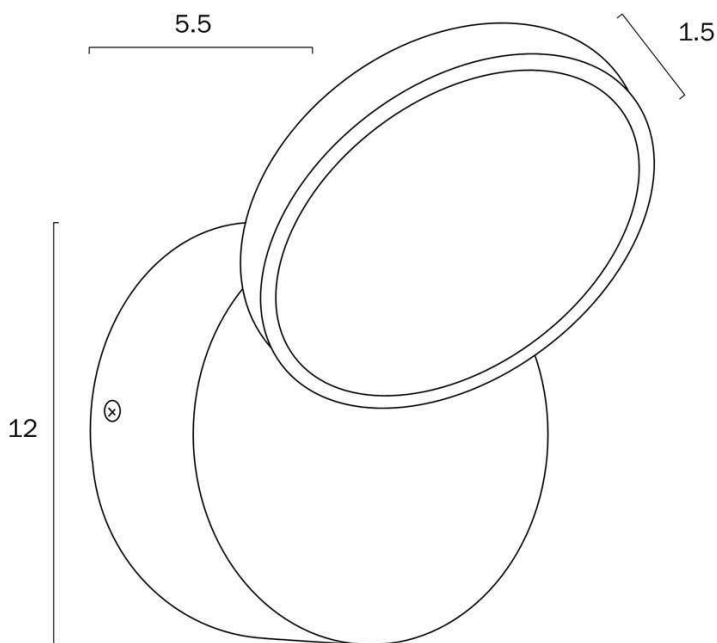

IP rating	IP20
Lead and Plug	No
Approvals	RCM
Assembly Required	No
Box Contents	Instruction, Basic mounting screws
Installation Required	Yes (by Licensed Electrician only)
Care Instructions	Do not use strong liquid cleaners, Wipe clean with a dry cloth
Replacement Warranty	*3 Years

Barcode

GTIN 9329501063736

Image -dimensions

Note: Dimensions are only a guide and may vary due to manufacturing variations.