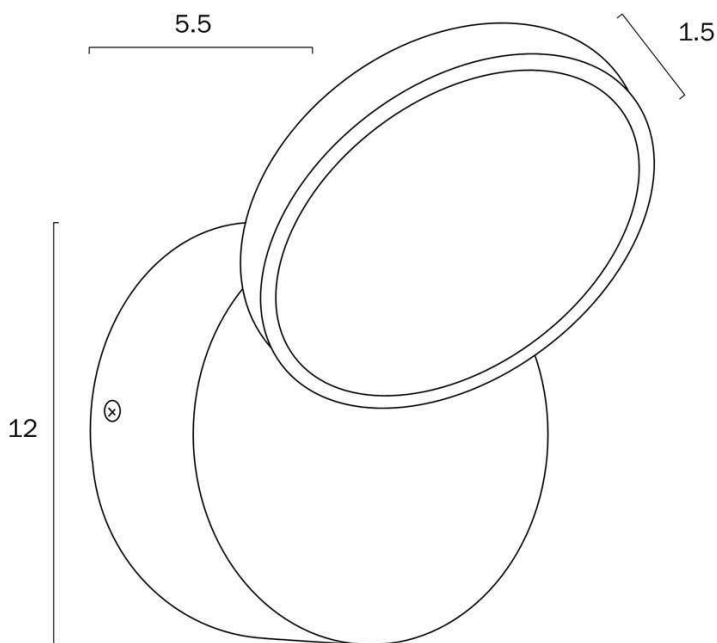

IP rating	IP20
Lead and Plug	No
Approvals	RCM
Assembly Required	No
Box Contents	Instruction, Basic mounting screws
Installation Required	Yes (by Licensed Electrician only)
Care Instructions	Do not use strong liquid cleaners, Wipe clean with a dry cloth
Replacement Warranty	*3 Years

Barcode

GTIN 9329501063729

Image -dimensions

Note: Dimensions are only a guide and may vary due to manufacturing variations.