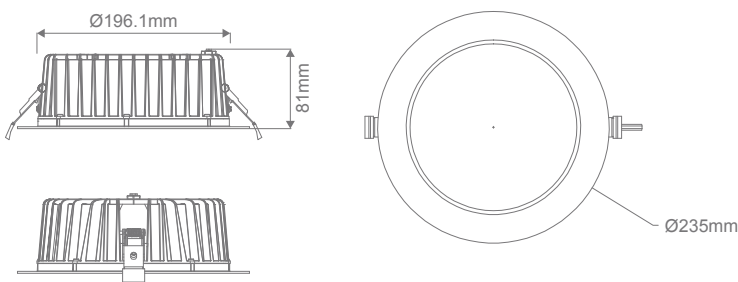

Diagrams / Additional

Item No.	Variant		CCT
	Whi	Blk	
NEO-PRO-35-REC	20920	20919	TRIO