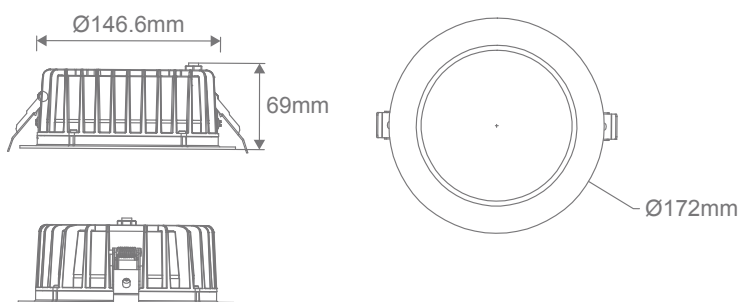

### Specification Features

Input Voltage:	240V
Power (W):	25
IP rating (IP):	IP65
Lumens (lm):	Warm White 3000K - 2250lm Neutral White 4000K - 2400lm White 5700K - 2300lm
LED type:	SMD
CCT:	3000K - 4000K - 5700K
CRI:	≥80
Beam angle (°):	90°
Dimmable:	Yes*
Lifespan (hrs):	50,000hrs
Cutout (Ø):	Ø150-165mm

### Diagrams / Additional

Cutout: Ø150-165mm

Item No.	Variant		CCT
	Wht	Blk	
<b>NEO-PRO-25-REC</b>	20918	20917	TRIO