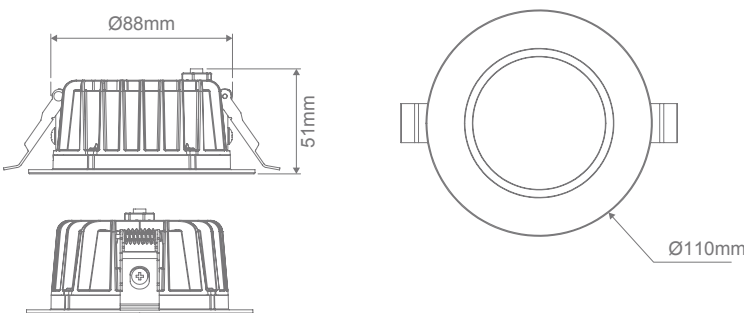

Diagrams / Additional

Item No.	Variant		CCT
	Whi	Blk	
NEO-PRO-13-REC	20916	20915	TRIO