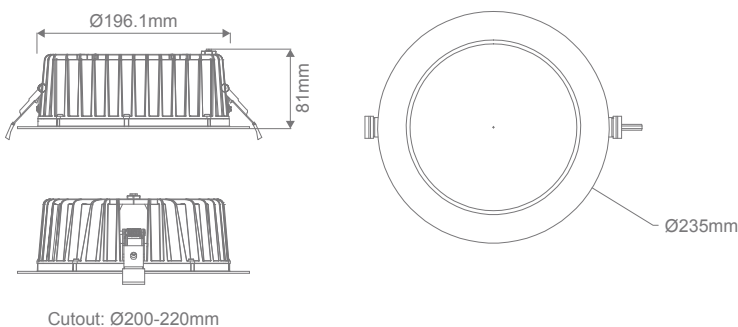

Diagrams / Additional

Item No.	Variant		CCT
	Whit	Blk	
NEO-PRO-35-REC	20920	20919	TRIO
	DALI		
	21611	21612	TRIO