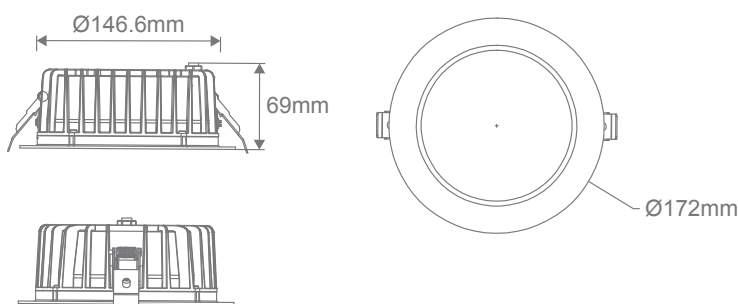

Specification Features

| | |
|-----------------|---|
| Input Voltage: | 240V |
| Power (W): | 35 |
| IP rating (IP): | IP65 |
| Lumens (lm): | Warm White 3000K - 3200lm Neutral White 4000K - 3400lm White 5700K - 3300lm |
| LED type: | SMD |
| CCT: | 3000K - 4000K - 5700K |
| CRI: | ≥80 |
| Beam angle (°): | 90° |
| Dimmable: | Yes* |
| Lifespan (hrs): | 50,000hrs |
| Cutout (Ø): | Ø200-220mm |

Specification Features

| | |
|-----------------|---|
| Input Voltage: | 240V |
| Power (W): | 25 |
| IP rating (IP): | IP65 |
| Lumens (lm): | Warm White 3000K - 2250lm Neutral White 4000K - 2400lm White 5700K - 2300lm |
| LED type: | SMD |
| CCT: | 3000K - 4000K - 5700K |
| CRI: | ≥80 |
| Beam angle (°): | 90° |
| Dimmable: | Yes* |
| Lifespan (hrs): | 50,000hrs |
| Cutout (Ø): | Ø150-165mm |

*Fully dimmable with suitable dimmers.

Diagrams / Additional

Cutout: Ø150-165mm

| Item No. | Variant | | CCT |
|----------------|---------|-------|------|
| | Whr | Blk | |
| NEO-PRO-25-REC | 20918 | 20917 | TRIO |
| | DALI | | |
| | 21609 | 21610 | TRIO |

Specification Features

| | |
|-----------------|---|
| Input Voltage: | 240V |
| Power (W): | 13 |
| IP rating (IP): | IP65 |
| Lumens (lm): | Warm White 3000K - 850lm Neutral White 4000K - 1000lm White 5700K - 900lm |
| LED type: | SMD |
| CCT: | 3000K - 4000K - 5700K |
| CRI: | ≥80 |
| Beam angle (°): | 80° |
| Dimmable: | Yes* |
| Lifespan (hrs): | 50,000hrs |
| Cutout (Ø): | Ø90mm |