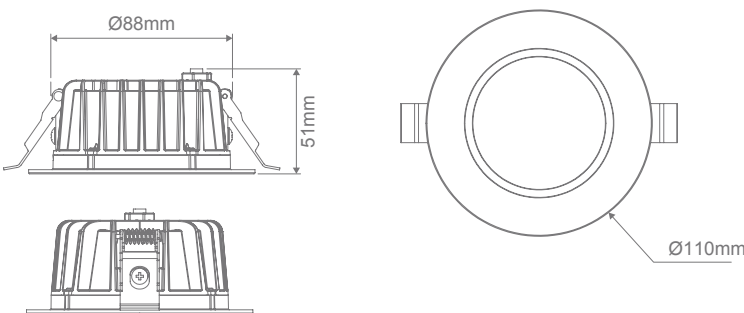

Specification Features

| | |
|-----------------|---|
| Input Voltage: | 240V |
| Power (W): | 25 |
| IP rating (IP): | IP65 |
| Lumens (lm): | Warm White 3000K - 2250lm Neutral White 4000K - 2400lm White 5700K - 2300lm |
| LED type: | SMD |
| CCT: | 3000K - 4000K - 5700K |
| CRI: | ≥80 |
| Beam angle (°): | 90° |
| Dimmable: | Yes* |
| Lifespan (hrs): | 50,000hrs |
| Cutout (Ø): | Ø150-165mm |

*Fully dimmable with suitable dimmers.

Diagrams / Additional

Cutout: Ø150-165mm

| Item No. | Variant | | CCT |
|----------------|---------|-------|------|
| | Whr | Blk | |
| NEO-PRO-25-REC | 20918 | 20917 | TRIO |
| | DALI | | |
| | 21609 | 21610 | TRIO |

Specification Features

| | |
|-----------------|---|
| Input Voltage: | 240V |
| Power (W): | 13 |
| IP rating (IP): | IP65 |
| Lumens (lm): | Warm White 3000K - 850lm Neutral White 4000K - 1000lm White 5700K - 900lm |
| LED type: | SMD |
| CCT: | 3000K - 4000K - 5700K |
| CRI: | ≥80 |
| Beam angle (°): | 80° |
| Dimmable: | Yes* |
| Lifespan (hrs): | 50,000hrs |
| Cutout (Ø): | Ø90mm |

*Fully dimmable with suitable dimmers.

Diagrams / Additional

Cutout: Ø90-95mm

| Item No. | Variant | | CCT |
|----------------|---------|-------|------|
| | Wht | Blk | |
| NEO-PRO-13-REC | 20916 | 20915 | TRIO |
| | DALI | | |
| | 21607 | 21608 | TRIO |