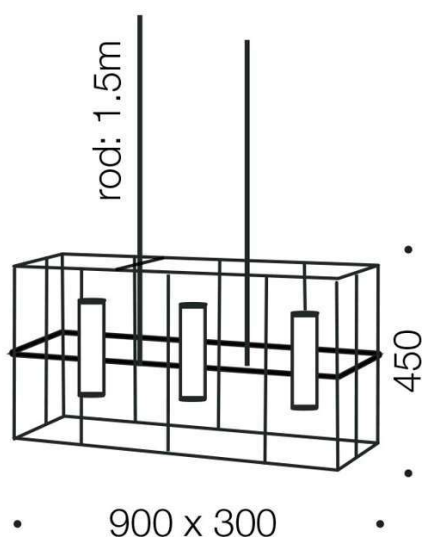

Approvals	RCM
Assembly Required	Yes
Box Contents	Basic mounting screws, Instruction
Installation Required	Yes (by Licensed Electrician only)
Care Instructions	Do not use strong liquid cleaners, Wipe clean with a dry cloth
Replacement Warranty	*Clearance item 1 year warranty

Barcode

GTIN 9329501048054

Image -dimensions

Globe Type Recommended

Label	Color Temperature	Thumbnail	GTIN
GL GU10LED5LD			
GL GU10LED6W6