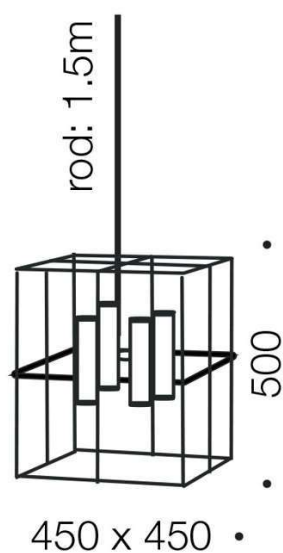

Installation Required	Yes (by Licensed Electrician only)
Care Instructions	Do not use strong liquid cleaners, Wipe clean with a dry cloth
Replacement Warranty	*Clearance item 1 year warranty

Barcode

GTIN 9329501048030

Image -dimensions

Globe Type Recommended

Label	Color Temperature	Thumbnail	GTIN
GL GU10LED5LD			
GL GU10LED6W6