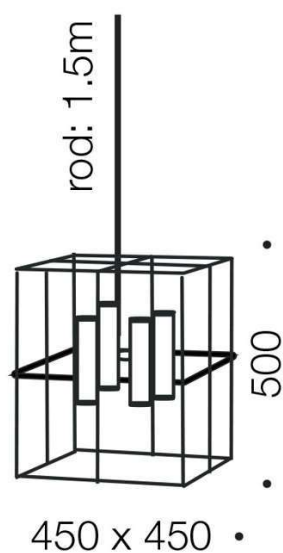

Installation Required	Yes (by Licensed Electrician only)
Care Instructions	Do not use strong liquid cleaners, Wipe clean with a dry cloth
Replacement Warranty	*Clearance item 1 year warranty

Barcode

GTIN 9329501048047

Image -dimensions

Globe Type Recommended

Label	Color Temperature	Thumbnail	GTIN
GL GU10LED5LD			
GL GU10LED6W6