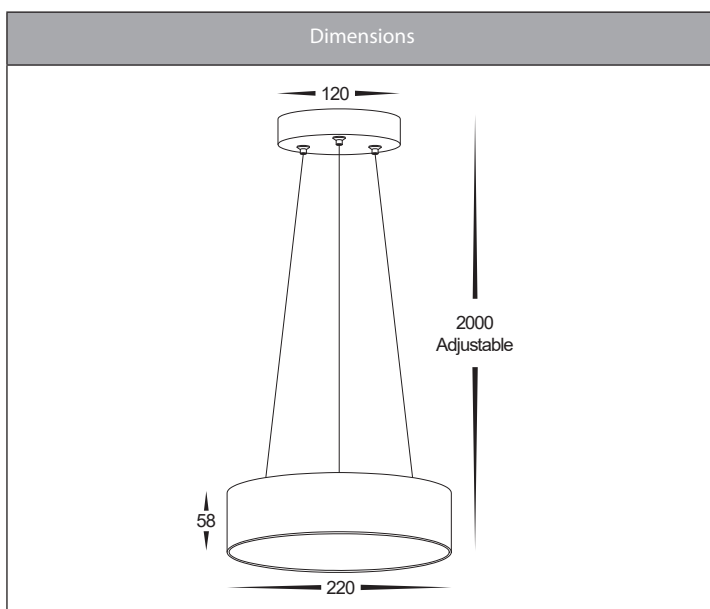

Product Ordering

Image	Part Number	Colour Temp	Lumens	Input Voltage	Beam Angle	Included LED	Barcode
	HV5892T-BLK-PDT	3000k 4000k 5000k	1210lm 1345lm 1250lm	240v AC	120°	TRI Colour 20w Built in LED	9350418005373
	HV5892T-WHT-PDT	3000k 4000k 5000k	1210lm 1345lm 1250lm	240v AC	120°	TRI Colour 20w Built in LED	9350418005380

*Items ordered after 01-01-2022