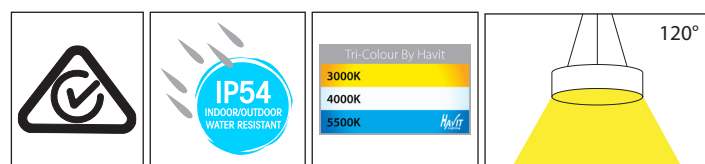

Nella Aluminium LED Pendant Lights

Product Specifications

Name	Nella
Material	Aluminium
Colour	White or Black
Cable Length	2000mm (Adjustable)
IP Rating	IP54
IK Rating	IK08
Installation Type	Ceiling - Surface Mounted
Lamp Base	Built in LED
Max Wattage	30w
Protection Class	1 (Earth Required)
Lamp Expectancy	<30,000hrs
Diffuser Type	Opal Polycarbonate
CRI	CRI>80
Dimmable	Yes - Triac Dimming
Warranty	3 Years Replacement*

*Items ordered after 01-01-2022

Nella Aluminium LED Pendant Lights

Product Specifications

Name	Nella
Material	Aluminium
Colour	White or Black
Cable Length	2000mm (Adjustable)
IP Rating	IP54
IK Rating	IK08
Installation Type	Ceiling - Surface Mounted
Lamp Base	Built in LED
Max Wattage	20w
Protection Class	1 (Earth Required)
Lamp Expectancy	<30,000hrs
Diffuser Type	Opal Polycarbonate
CRI	CRI>80
Dimmable	Yes - Triac Dimming
Warranty	3 Years Replacement*