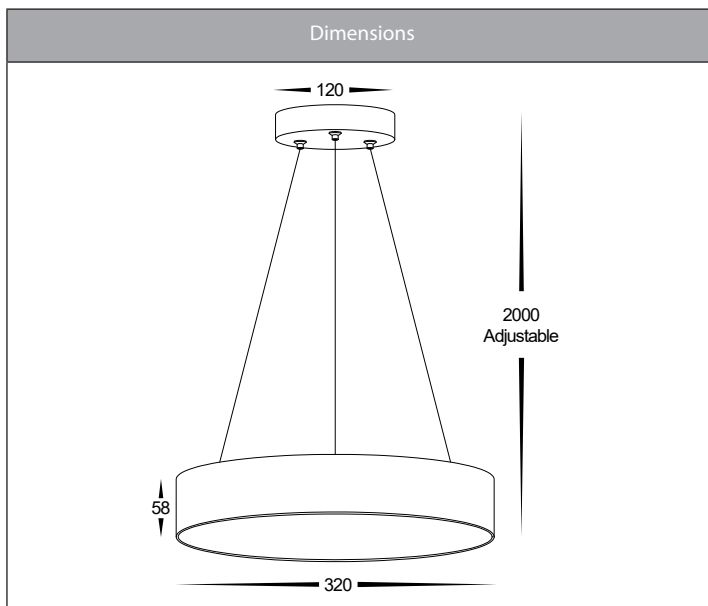

Nella Aluminium LED Pendant Lights

Product Specifications

Name	Nella
Material	Aluminium
Colour	White or Black
Cable Length	2000mm (Adjustable)
IP Rating	IP54
IK Rating	IK08
Installation Type	Ceiling - Surface Mounted
Lamp Base	Built in LED
Max Wattage	30w
Protection Class	1 (Earth Required)
Lamp Expectancy	<30,000hrs
Diffuser Type	Opal Polycarbonate
CRI	CRI>80
Dimmable	Yes - Triac Dimming
Warranty	3 Years Replacement*

Optional Havit Compatible Accessories

Image	Part Number	Description
	HV9625	LED Dimmer - 300w Max

Product Ordering

Image	Part Number	Colour Temp	Lumens	Input Voltage	Beam Angle	Included LED	Barcode
	HV5893T-BLK-PDT	3000k 4000k 5000k	2055lm 2130lm 2210lm	240v AC	120°	TRI Colour 30w Built in LED	9350418005397
	HV5893T-WHT-PDT	3000k 4000k 5000k	2055lm 2130lm 2210lm	240v AC	120°	TRI Colour 30w Built in LED	9350418005403

*Items ordered after 01-01-2022

Nella Aluminium LED Pendant Lights

Product Specifications

Name	Nella
Material	Aluminium
Colour	White or Black
Cable Length	2000mm (Adjustable)
IP Rating	IP54
IK Rating	IK08
Installation Type	Ceiling - Surface Mounted
Lamp Base	Built in LED
Max Wattage	20w
Protection Class	1 (Earth Required)
Lamp Expectancy	<30,000hrs
Diffuser Type	Opal Polycarbonate
CRI	CRI>80
Dimmable	Yes - Triac Dimming
Warranty	3 Years Replacement*