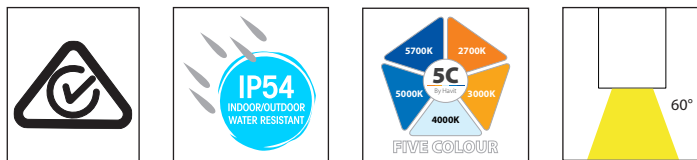

Nella Aluminium Surface Mounted Downlights

Product Specifications

Name	Nella
Material	Aluminium
Colour	Black or White
IP Rating	IP54
Installation Type	Ceiling - Surface Mounted
Lamp Base	Built in LED
Max Wattage	12w
Protection Class	1 (Earth Required)
Lamp Expectancy	<30,000hrs
Diffuser Type	Plastic
CRI	CRI>80
Dimmable	Yes - Triac
IK Rating	IK08
Warranty	3 Years Replacement*