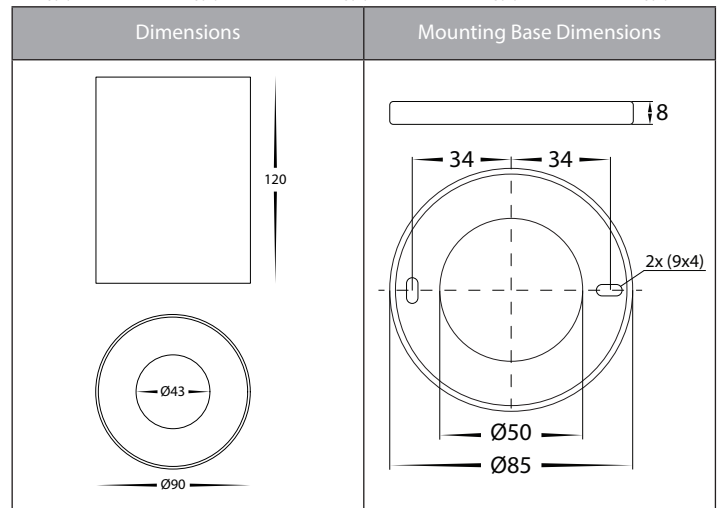

Product Ordering

Image	Part Number	Colour Temp	Lumens	Input Voltage	Beam Angle	Included LED	Barcode
	HV5842S-BLK	2700k 3000k 4000k 5000k 5700k	960lm 970lm 980lm 990lm 1000lm	240v AC	60°	Five Colour 12w Built in LED	9350418028570
	HV5842S-WHT	2700k 3000k 4000k 5000k 5700k	960lm 970lm 980lm 990lm 1000lm	240v AC	60°	Five Colour 12w Built in LED	9350418028587

*Items ordered after 01-01-2022