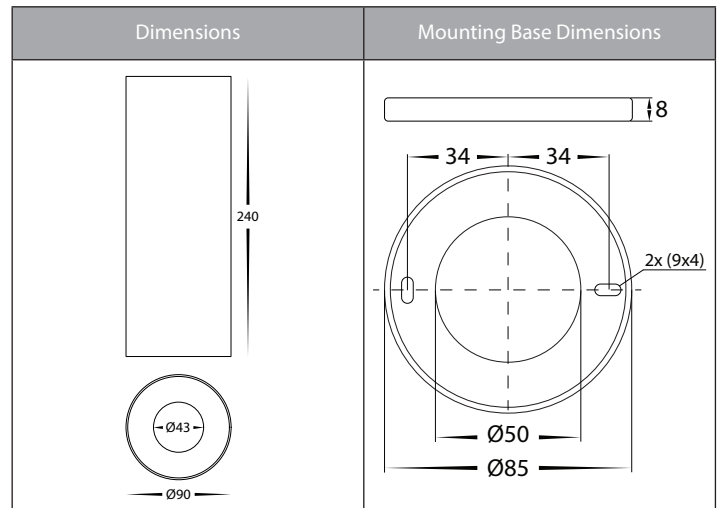

Optional Havit Compatible Accessories

Image	Part Number	Description	Barcode
	HV5842-GR	Gold Insert	9350418028617
	HV5842-BR	Black Insert	9350418028624
	HV5842-CR	Chrome Insert	9350418028631
	HV9625	Triac Dimmer	9350418001795