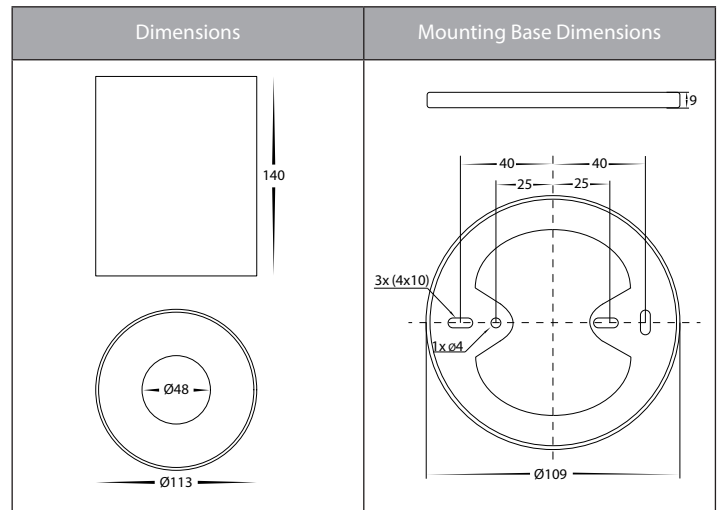

Product Ordering

Image	Part Number	Colour Temp	Lumens	Input Voltage	Beam Angle	Included LED	Barcode
	HV5843S-BLK	2700k 3000k 4000k 5000k 5700k	1260lm 1270lm 1280lm 1290lm 1300lm	240v AC	60°	Five Colour 18w Built in LED	9350418028648
	HV5843S-WHT	2700k 3000k 4000k 5000k 5700k	1260lm 1270lm 1280lm 1290lm 1300lm	240v AC	60°	Five Colour 18w Built in LED	9350418028655

*Items ordered after 01-01-2022