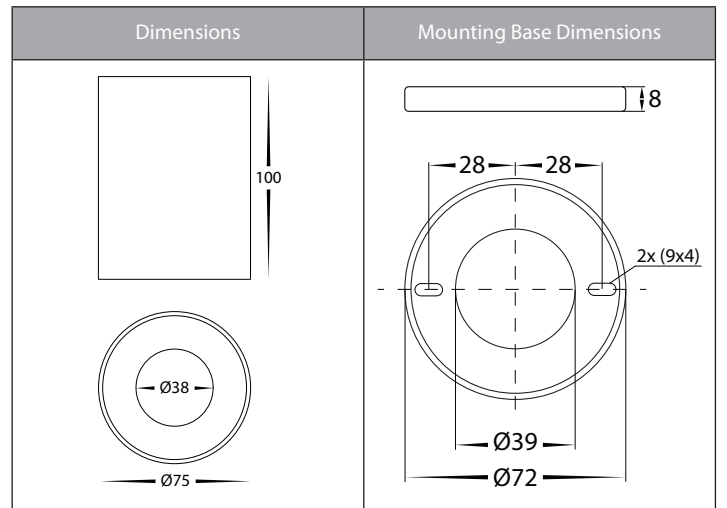

Product Ordering

Image	Part Number	Colour Temp	Lumens	Input Voltage	Beam Angle	Included LED	Barcode
	HV5841S-BLK	2700k 3000k 4000k 5000k 5700k	560lm 570lm 580lm 590lm 600lm	240v AC	60°	Five Colour 7w Built in LED	9350418028525
	HV5841S-WHT	2700k 3000k 4000k 5000k 5700k	560lm 570lm 580lm 590lm 600lm	240v AC	60°	Five Colour 7w Built in LED	9350418028532

*Items ordered after 01-01-2022