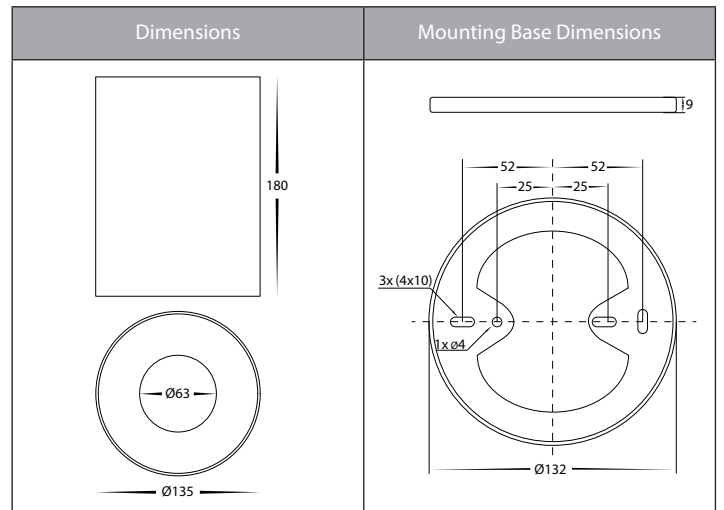

Product Ordering

Image	Part Number	Colour Temp	Lumens	Input Voltage	Beam Angle	Included LED	Barcode
	HV5844S-BLK	2700k 3000k 4000k 5000k 5700k	1400lm 1410lm 1420lm 1430lm 1440lm	240v AC	60°	Five Colour 24w Built in LED	9350418028693
	HV5844S-WHT	2700k 3000k 4000k 5000k 5700k	1400lm 1410lm 1420lm 1430lm 1440lm	240v AC	60°	Five Colour 24w Built in LED	9350418028709

*Items ordered after 01-01-2022