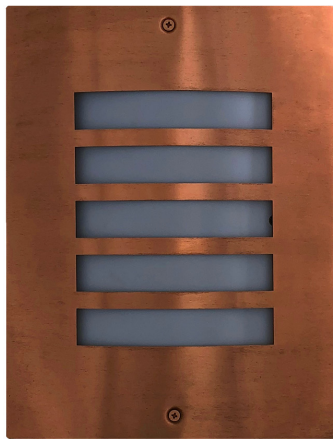

NED SERIES

Exterior Wall Lamps

Exterior Lighting

PRODUCT FEATURES

- Input voltage: 110-265V AC 50/60Hz
- Faceplate: 316 stainless steel or solid copper
- Housing & Diffuser: PC
- Lamp holder: 1xE27 (Max.60W halogen globes)
- Globes not included

E27

IP54
Rated

2YEAR
Replacement
Warranty

NED01

NED02

Part No.	Description	Base	Max. Watt	Width	Length	Weight	Box	Carton QTY
NED01	WALL ES 60W S/M COP (Grilled) with PC Diffuser	E27	60W	220mm	280mm	0.9kg	24x10x29cm	1/10
NED02	WALL ES 60W S/M SS316 (Grilled) PC Diffuser	E27	60W	220mm	280mm	0.9kg	24x10x29cm	1/10