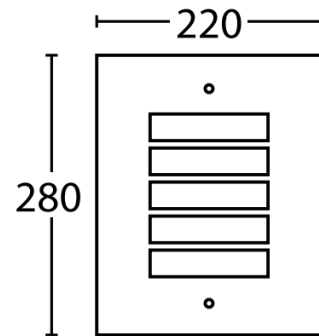

E27

IP54
Rated

2YEAR
Replacement
Warranty

NED01

NED02

Part No.	Description	Base	Max. Watt	Width	Length	Weight	Box	Carton QTY
NED01	WALL ES 60W S/M COP (Grilled) with PC Diffuser	E27	60W	220mm	280mm	0.9kg	24x10x29cm	1/10
NED02	WALL ES 60W S/M SS316 (Grilled) PC Diffuser	E27	60W	220mm	280mm	0.9kg	24x10x29cm	1/10