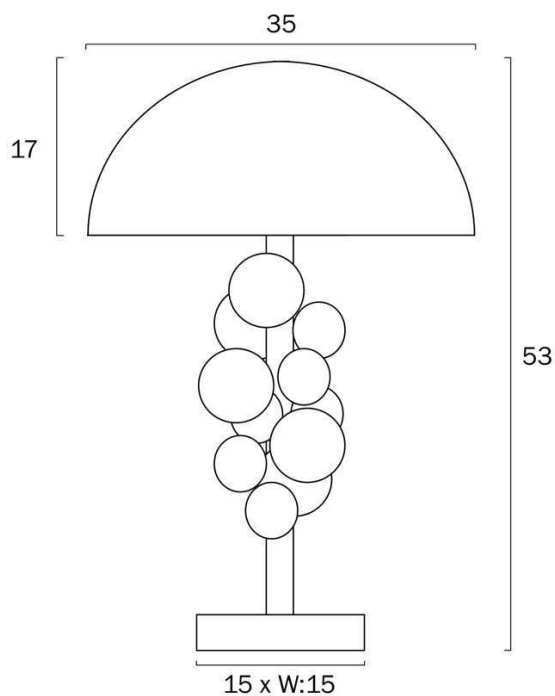

Size

Fixture Diameter (cm)	35.0
Fixture Height (cm)	53.0
Base Length (cm)	15.0
Base Width (cm)	15.0
Base Height (cm)	36.0
Shade Diameter (cm)	35.0
Shade Height (cm)	17.0
Height Adjustable?	No
Cable Length (cm)	180 (30+Inline Switch+150)

Specification

Voltage Input	240V
Wattage (max)	25
Globe Type	E27
Globe / Light Source qty	2
Globe / Light Source included	No
Dimmable	Globe Dependant
Electrical Protection	CLASS II - DOUBLE INSULATED, EARTH NOT REQUIRED
IP rating	IP20
Lead and Plug	Yes
Approvals	RCM
Assembly Required	Yes
Box Contents	Instruction
Care Instructions	Do not use strong liquid cleaners, Wipe clean with a dry cloth
Replacement Warranty	*3 Years

Barcode

GTIN 9329501061138

Image -dimensions

Note: Dimensions are only a guide and may vary due to manufacturing variations.