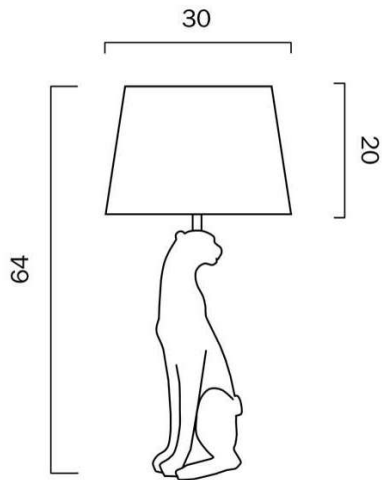

Dimmable	No
Electrical Protection	CLASS II - DOUBLE INSULATED, EARTH NOT REQUIRED
IP rating	IP20
Lead and Plug	Yes
Approvals	RCM
Box Contents	Instruction
Care Instructions	Do not use strong liquid cleaners,Wipe clean with a dry cloth
Replacement Warranty	*3 Years

Barcode

GTIN 9329501057933

Image -dimensions

200cm line switch