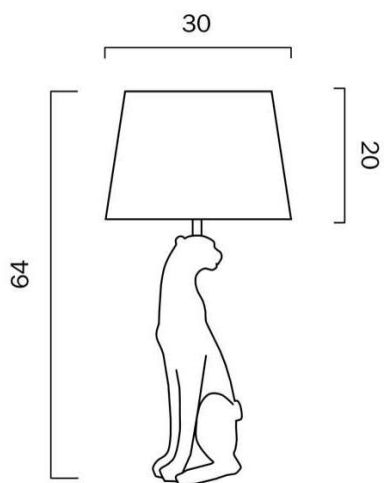

### Size

<b>Fixture Diameter (cm)</b>	30.0
<b>Fixture Height (cm)</b>	64.0
<b>Cable Length (cm)</b>	180 (30+Inline Switch+150)

## Image -dimensions

200cm line switch