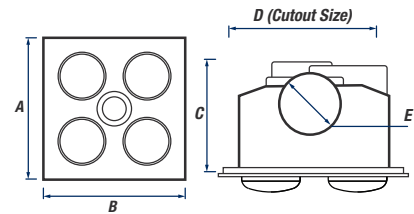

LOW MED HIGH

Myka 4

SLIMLINE BATHROOM 3-IN-1

Slimline 3-in-1 with four 275 watt Infrared Heat Lamps, 10 watt LED Downlight and side ducted exhaust

DIMENSIONS

A	B	C	D	E
370mm	370mm	210mm	320x320mm	125mm

EXHAUST

Air Delivery: 268m³H
Motor Power: 45 watts
Noise Level: 38dB(A)
Ball Bearing: Yes

Duct Outlet: 125mm
Draft Stopper: Yes

INSTALLATION

Cut Out Size: 320 x 320mm
Fascia Size: 370 x 370mm
Recommended
Min Install Depth: 220mm
Power Input: 220-240V~50Hz
IP Rating: IPX4

LIGHT

Light Type: 83mm LED downlight
Light Wattage: 10 watts
Lumens: 800 Lm
Light Colour: 4000k Natural

SHIPPING

Packaging Size: 480 x 420 x 290mm
Gross Weight: 5 Kg
Carton Size: 640 x 510 x 450mm
Carton Weight: 11 Kg
Carton Qty: 2 pieces
Pallet Qty: 32 pieces