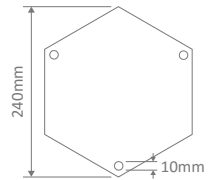

Wall Bracket

Post

Pendant

Single Head on Post (1.35m, 1.98m, 2.35m, 2.40m "Plain Post")

Twin Head on Post (1.35m, 1.98m, 2.35m, 2.40m "Plain Post")

Triple Head on Post (1.35m, 1.98m, 2.35m, 2.40m "Plain Post")

Diagrams / Additional

Order Code:	Colour	Globe
15854		3xE27
15855		3xE27
15856		3xE27
15857		3xE27
15859		3xE27

GT-1068 Single Head on Plain Post 2.40m

Diagrams / Additional

Order Code:	Colour	Globe
15872		1xE27
15873		1xE27
15874		1xE27
15875		1xE27
15877		1xE27

Monaco

Multiple Application Exterior Light

GT-1066 Twin Head on Plain Post 2.40m

Diagrams / Additional

Order Code:	Colour	Globe
15866		2xE27
15867		2xE27
15868		2xE27
15869		2xE27
15871		2xE27

GT-1064 Triple Head on Plain Post 2.40m