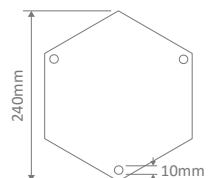

Wall Bracket

Post

Pendant

Single Head on Post (1.35m, 1.98m, 2.35m, 2.40m "Plain Post")

Twin Head on Post (1.35m, 1.98m, 2.35m, 2.40m "Plain Post")

Triple Head on Post (1.35m, 1.98m, 2.35m, 2.40m "Plain Post")

Diagrams / Additional

Order Code:	Colour	Globe
15854		3xE27
15855		3xE27
15856		3xE27
15857		3xE27
15859		3xE27

GT-1068 Single Head on Plain Post 2.40m

Diagrams / Additional

Order Code:	Colour	Globe
15872		1xE27
15873		1xE27
15874		1xE27
15875		1xE27
15877		1xE27