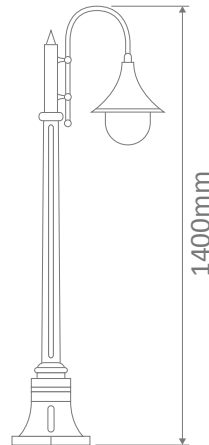

Wall Bracket

Post

Pendant

Single Head on Post (1.35m, 1.98m, 2.35m, 2.40m "Plain Post")

Twin Head on Post (1.35m, 1.98m, 2.35m, 2.40m "Plain Post")

Triple Head on Post (1.35m, 1.98m, 2.35m, 2.40m "Plain Post")

Specification Features

Input Voltage: 240V

IP rating (IP): 43

Requires: Lamp

GT-652 Wall Bracket

Curved Arm

Diagrams / Additional

Order Code:	Colour	Globe
15806		1xE27
15807		1xE27
15808		1xE27
15809		1xE27
15811		1xE27

Monaco Multiple Application Exterior Light

GT-650 Pendant

Diagrams / Additional

Order Code:	Colour	Globe
15801		1xE27
15805		1xE27
15800		1xE27
15803		1xE27
15802		1xE27

GT-656 Single Head on Post 1.35m

Fancy Post

Diagrams / Additional

Order Code:	Colour	Globe
15819		1xE27
15823		1xE27
15818		1xE27
15821		1xE27
15820		1xE27

GT-657 Twin Head on Post 1.35m

Fancy post

Diagrams / Additional

Order Code:	Colour	Globe
15825		2xE27
15829		2xE27
15824		2xE27
15827		2xE27
15826		2xE27