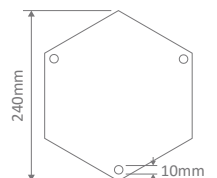

Wall Bracket

Post

Pendant

Single Head on Post (1.35m, 1.98m, 2.35m, 2.40m "Plain Post")

Twin Head on Post (1.35m, 1.98m, 2.35m, 2.40m "Plain Post")

Triple Head on Post (1.35m, 1.98m, 2.35m, 2.40m "Plain Post")

Diagrams / Additional

Order Code:	Colour	Globe
15819		1xE27
15823		1xE27
15818		1xE27
15821		1xE27
15820		1xE27

GT-657 Twin Head on Post 1.35m

Fancy post

Diagrams / Additional

Order Code:	Colour	Globe
15825		2xE27
15829		2xE27
15824		2xE27
15827		2xE27
15826		2xE27