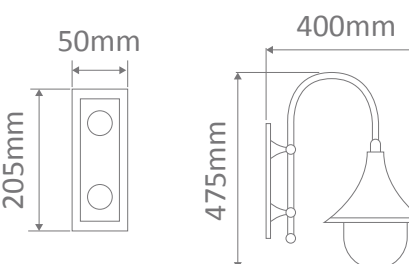

Wall Bracket

Post

Pendant

Single Head on Post (1.35m, 1.98m, 2.35m, 2.40m "Plain Post")

Twin Head on Post (1.35m, 1.98m, 2.35m, 2.40m "Plain Post")

Triple Head on Post (1.35m, 1.98m, 2.35m, 2.40m "Plain Post")

Specification Features

Input Voltage: 240V

IP rating (IP): 43

Requires: Lamp

GT-652 Wall Bracket

Curved Arm

Diagrams / Additional

Order Code:	Colour	Globe
15806		1xE27
15807		1xE27
15808		1xE27
15809		1xE27
15811		1xE27

GT-654 Wall Bracket

Straight Arm

Diagrams / Additional

Order Code:	Colour	Globe
15812		1xE27
15813		1xE27
15814		1xE27
15815		1xE27
15817		1xE27

GT-653 Post Bracket

Diagrams / Additional

Order Code:	Colour	Globe
16016		1xE27
16017		1xE27
16018		1xE27
16019		1xE27
16020		1xE27

Diagrams / Additional

Order Code:	Colour	Globe
15819		1xE27
15823		1xE27
15818		1xE27
15821		1xE27
15820		1xE27

GT-657 Twin Head on Post 1.35m

Fancy post

Diagrams / Additional

Order Code:	Colour	Globe
15825		2xE27
15829		2xE27
15824		2xE27
15827		2xE27
15826		2xE27