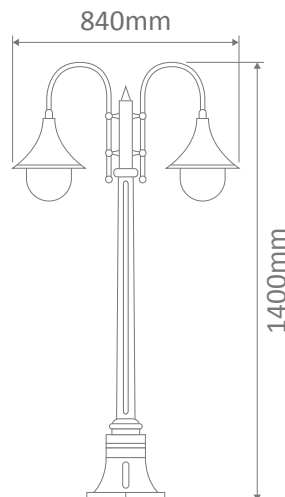

Wall Bracket

Post

Pendant

Single Head on Post (1.35m, 1.98m, 2.35m, 2.40m "Plain Post")

Twin Head on Post (1.35m, 1.98m, 2.35m, 2.40m "Plain Post")

Triple Head on Post (1.35m, 1.98m, 2.35m, 2.40m "Plain Post")

Specification Features

Input Voltage: 240V

IP rating (IP): 43

Requires: Lamp

GT-652 Wall Bracket

Curved Arm

Diagrams / Additional

Order Code:	Colour	Globe
15806		1xE27
15807		1xE27
15808		1xE27
15809		1xE27
15811		1xE27

Diagrams / Additional

Order Code:	Colour	Globe
15819		1xE27
15823		1xE27
15818		1xE27
15821		1xE27
15820		1xE27

GT-657 Twin Head on Post 1.35m

Fancy post

Diagrams / Additional

Order Code:	Colour	Globe
15825		2xE27
15829		2xE27
15824		2xE27
15827		2xE27
15826		2xE27

Monaco

Multiple Application Exterior Light

GT-658 Single Head on Post 1.98m

Fancy Post

Diagrams / Additional

Order Code:	Colour	Globe
15830		1xE27
15831		1xE27
15832		1xE27
15833		1xE27
15835		1xE27

GT-659 Twin Head on Post 1.98m