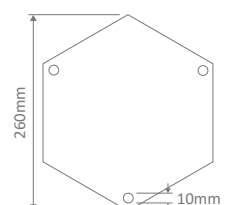

Wall Bracket

Post

Pendant

Single Head on Post (1.35m, 1.98m, 2.35m, 2.40m "Plain Post")

Twin Head on Post (1.35m, 1.98m, 2.35m, 2.40m "Plain Post")

Triple Head on Post (1.35m, 1.98m, 2.35m, 2.40m "Plain Post")

Diagrams / Additional

Order Code:	Colour	Globe
15819		1xE27
15823		1xE27
15818		1xE27
15821		1xE27
15820		1xE27

GT-657 Twin Head on Post 1.35m

Fancy post

Diagrams / Additional

Order Code:	Colour	Globe
15825		2xE27
15829		2xE27
15824		2xE27
15827		2xE27
15826		2xE27

Fancy Post

Diagrams / Additional

Order Code:	Colour	Globe
15836		2xE27
15837		2xE27
15838		2xE27
15839		2xE27
15841		2xE27

GT-660 Single Head on Post 2.35m

Fancy Post

Diagrams / Additional

Order Code:	Colour	Globe
15824		2xE27
15825		2xE27
15826		2xE27
15827		2xE27
15829		2xE27