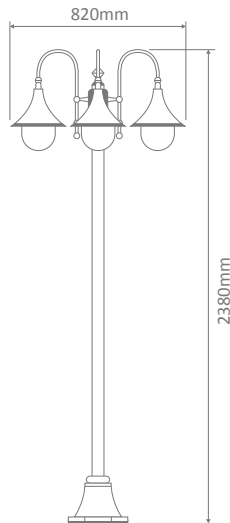

GT-1064 Triple Head on Plain Post 2.40m

Diagrams / Additional

Order Code:	Colour	Globe
15860		3xE27
15861		3xE27
15862		3xE27
15863		3xE27
15865		3xE27