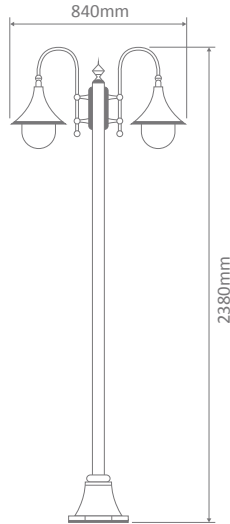

Wall Bracket

Post

Pendant

Single Head on Post (1.35m, 1.98m, 2.35m, 2.40m "Plain Post")

Twin Head on Post (1.35m, 1.98m, 2.35m, 2.40m "Plain Post")

Triple Head on Post (1.35m, 1.98m, 2.35m, 2.40m "Plain Post")

Specification Features

Input Voltage: 240V

IP rating (IP): 43

Requires: Lamp

GT-652 Wall Bracket

Curved Arm

Diagrams / Additional

Order Code:	Colour	Globe
15806		1xE27
15807		1xE27
15808		1xE27
15809		1xE27
15811		1xE27

Diagrams / Additional

Order Code:	Colour	Globe
15854		3xE27
15855		3xE27
15856		3xE27
15857		3xE27
15859		3xE27

GT-1068 Single Head on Plain Post 2.40m

Diagrams / Additional

Order Code:	Colour	Globe
15872		1xE27
15873		1xE27
15874		1xE27
15875		1xE27
15877		1xE27

Monaco

Multiple Application Exterior Light

GT-1066 Twin Head on Plain Post 2.40m

Diagrams / Additional

Order Code:	Colour	Globe
15866		2xE27
15867		2xE27
15868		2xE27
15869		2xE27
15871		2xE27

GT-1064 Triple Head on Plain Post 2.40m