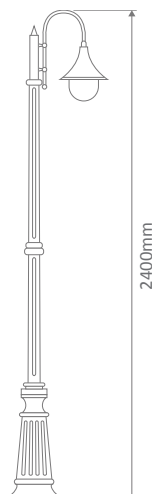

Wall Bracket

Post

Pendant

Single Head on Post (1.35m, 1.98m, 2.35m, 2.40m "Plain Post")

Twin Head on Post (1.35m, 1.98m, 2.35m, 2.40m "Plain Post")

Triple Head on Post (1.35m, 1.98m, 2.35m, 2.40m "Plain Post")

Specification Features

Input Voltage: 240V

IP rating (IP): 43

Requires: Lamp

GT-652 Wall Bracket

Curved Arm

Diagrams / Additional

Order Code:	Colour	Globe
15806		1xE27
15807		1xE27
15808		1xE27
15809		1xE27
15811		1xE27

Monaco

Multiple Application Exterior Light

GT-658 Single Head on Post 1.98m

Fancy Post

Diagrams / Additional

Order Code:	Colour	Globe
15830		1xE27
15831		1xE27
15832		1xE27
15833		1xE27
15835		1xE27

GT-659 Twin Head on Post 1.98m

Fancy Post

Diagrams / Additional

Order Code:	Colour	Globe
15836		2xE27
15837		2xE27
15838		2xE27
15839		2xE27
15841		2xE27

GT-660 Single Head on Post 2.35m

Fancy Post

Diagrams / Additional

Order Code:	Colour	Globe
15824		2xE27
15825		2xE27
15826		2xE27
15827		2xE27
15829		2xE27