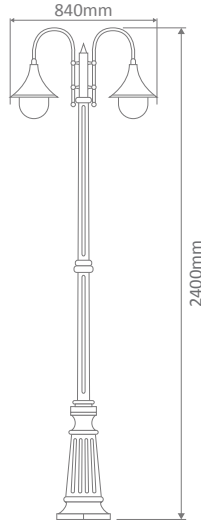

Monaco

Multiple Application Exterior Light

Diagrams / Additional

Order Code:	Colour	Globe
15848		2xE27
15849		2xE27
15850		2xE27
15851		2xE27
15853		2xE27