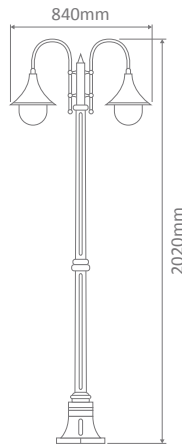

Wall Bracket

Post

Pendant

Single Head on Post (1.35m, 1.98m, 2.35m, 2.40m "Plain Post")

Twin Head on Post (1.35m, 1.98m, 2.35m, 2.40m "Plain Post")

Triple Head on Post (1.35m, 1.98m, 2.35m, 2.40m "Plain Post")

Diagrams / Additional

Order Code:	Colour	Globe
15819		1xE27
15823		1xE27
15818		1xE27
15821		1xE27
15820		1xE27

GT-657 Twin Head on Post 1.35m

Fancy post

Diagrams / Additional

Order Code:	Colour	Globe
15825		2xE27
15829		2xE27
15824		2xE27
15827		2xE27
15826		2xE27

Monaco

Multiple Application Exterior Light

GT-658 Single Head on Post 1.98m

Fancy Post

Diagrams / Additional

Order Code:	Colour	Globe
15830		1xE27
15831		1xE27
15832		1xE27
15833		1xE27
15835		1xE27

GT-659 Twin Head on Post 1.98m

Fancy Post

Diagrams / Additional

Order Code:	Colour	Globe
15836		2xE27
15837		2xE27
15838		2xE27
15839		2xE27
15841		2xE27

GT-660 Single Head on Post 2.35m

Fancy Post

Diagrams / Additional

Order Code:	Colour	Globe
15824		2xE27
15825		2xE27
15826		2xE27
15827		2xE27
15829		2xE27