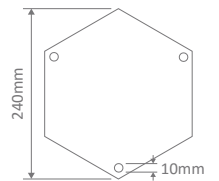

Wall Bracket

Post

Pendant

Single Head on Post (1.35m, 1.98m, 2.35m, 2.40m "Plain Post")

Twin Head on Post (1.35m, 1.98m, 2.35m, 2.40m "Plain Post")

Triple Head on Post (1.35m, 1.98m, 2.35m, 2.40m "Plain Post")

Diagrams / Additional

Order Code:	Colour	Globe
15819		1xE27
15823		1xE27
15818		1xE27
15821		1xE27
15820		1xE27

GT-657 Twin Head on Post 1.35m

Fancy post

Diagrams / Additional

Order Code:	Colour	Globe
15825		2xE27
15829		2xE27
15824		2xE27
15827		2xE27
15826		2xE27

Monaco

Multiple Application Exterior Light

GT-658 Single Head on Post 1.98m

Fancy Post

Diagrams / Additional

Order Code:	Colour	Globe
15830		1xE27
15831		1xE27
15832		1xE27
15833		1xE27
15835		1xE27

GT-659 Twin Head on Post 1.98m

Fancy Post

Diagrams / Additional

Order Code:	Colour	Globe
15836		2xE27
15837		2xE27
15838		2xE27
15839		2xE27
15841		2xE27

GT-660 Single Head on Post 2.35m

Fancy Post

Diagrams / Additional

Order Code:	Colour	Globe
15824		2xE27
15825		2xE27
15826		2xE27
15827		2xE27
15829		2xE27