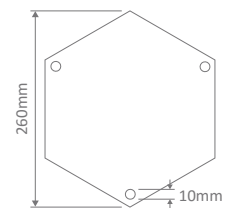

Wall Bracket

Post

Pendant

Single Head on Post (1.35m, 1.98m, 2.35m, 2.40m "Plain Post")

Twin Head on Post (1.35m, 1.98m, 2.35m, 2.40m "Plain Post")

Triple Head on Post (1.35m, 1.98m, 2.35m, 2.40m "Plain Post")

Fancy Post

Diagrams / Additional

Order Code:	Colour	Globe
15836		2xE27
15837		2xE27
15838		2xE27
15839		2xE27
15841		2xE27

GT-660 Single Head on Post 2.35m

Fancy Post

Diagrams / Additional

Order Code:	Colour	Globe
15824		2xE27
15825		2xE27
15826		2xE27
15827		2xE27
15829		2xE27

Monaco

Multiple Application Exterior Light

GT-662 Twin Head on Post 2.35m
Fancy Post

Diagrams / Additional

Order Code:	Colour	Globe
15848		2xE27
15849		2xE27
15850		2xE27
15851		2xE27
15853		2xE27

GT-664 Triple Head on Post 2.35m
Fancy Post

Diagrams / Additional

Order Code:	Colour	Globe
15854		3xE27
15855		3xE27
15856		3xE27
15857		3xE27
15859		3xE27

GT-1068 Single Head on Plain Post 2.40m

Diagrams / Additional

Order Code:	Colour	Globe
15872		1xE27
15873		1xE27
15874		1xE27
15875		1xE27
15877		1xE27