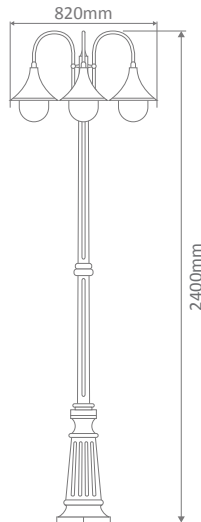

Wall Bracket

Post

Pendant

Single Head on Post (1.35m, 1.98m, 2.35m, 2.40m "Plain Post")

Twin Head on Post (1.35m, 1.98m, 2.35m, 2.40m "Plain Post")

Triple Head on Post (1.35m, 1.98m, 2.35m, 2.40m "Plain Post")

Fancy Post

Diagrams / Additional

Order Code:	Colour	Globe
15836		2xE27
15837		2xE27
15838		2xE27
15839		2xE27
15841		2xE27

GT-660 Single Head on Post 2.35m

Fancy Post

Diagrams / Additional

Order Code:	Colour	Globe
15824		2xE27
15825		2xE27
15826		2xE27
15827		2xE27
15829		2xE27

Monaco

Multiple Application Exterior Light

GT-662 Twin Head on Post 2.35m
Fancy Post

Diagrams / Additional

Order Code:	Colour	Globe
15848		2xE27
15849		2xE27
15850		2xE27
15851		2xE27
15853		2xE27

GT-664 Triple Head on Post 2.35m
Fancy Post

Diagrams / Additional

Order Code:	Colour	Globe
15854		3xE27
15855		3xE27
15856		3xE27
15857		3xE27
15859		3xE27

GT-1068 Single Head on Plain Post 2.40m

Diagrams / Additional

Order Code:	Colour	Globe
15872		1xE27
15873		1xE27
15874		1xE27
15875		1xE27
15877		1xE27