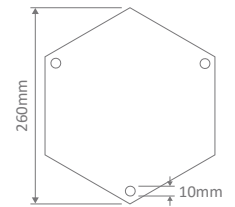

Wall Bracket

Post

Pendant

Single Head on Post (1.35m, 1.98m, 2.35m, 2.40m "Plain Post")

Twin Head on Post (1.35m, 1.98m, 2.35m, 2.40m "Plain Post")

Triple Head on Post (1.35m, 1.98m, 2.35m, 2.40m "Plain Post")

Fancy Post

Diagrams / Additional

Order Code:	Colour	Globe
15836		2xE27
15837		2xE27
15838		2xE27
15839		2xE27
15841		2xE27

GT-660 Single Head on Post 2.35m

Fancy Post

Diagrams / Additional

Order Code:	Colour	Globe
15824		2xE27
15825		2xE27
15826		2xE27
15827		2xE27
15829		2xE27

Monaco

Multiple Application Exterior Light

GT-662 Twin Head on Post 2.35m
Fancy Post

Diagrams / Additional

Order Code:	Colour	Globe
15848		2xE27
15849		2xE27
15850		2xE27
15851		2xE27
15853		2xE27

GT-664 Triple Head on Post 2.35m
Fancy Post

Diagrams / Additional

Order Code:	Colour	Globe
15854		3xE27
15855		3xE27
15856		3xE27
15857		3xE27
15859		3xE27

GT-1068 Single Head on Plain Post 2.40m

Diagrams / Additional

Order Code:	Colour	Globe
15872		1xE27
15873		1xE27
15874		1xE27
15875		1xE27
15877		1xE27