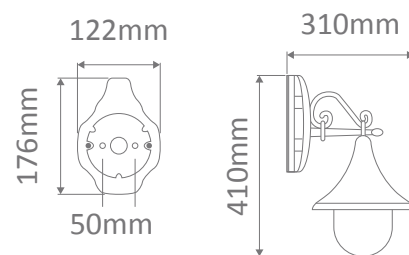

Order Code:	Colour	Globe
15812		1xE27
15813		1xE27
15814		1xE27
15815		1xE27
15817		1xE27