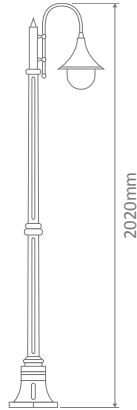

Wall Bracket

Post

Pendant

Single Head on Post (1.35m, 1.98m, 2.35m, 2.40m "Plain Post")

Twin Head on Post (1.35m, 1.98m, 2.35m, 2.40m "Plain Post")

Triple Head on Post (1.35m, 1.98m, 2.35m, 2.40m "Plain Post")

Specification Features

Input Voltage: 240V

IP rating (IP): 43

Requires: Lamp

GT-652 Wall Bracket

Curved Arm

Diagrams / Additional

Order Code:	Colour	Globe
15806		1xE27
15807		1xE27
15808		1xE27
15809		1xE27
15811		1xE27

Diagrams / Additional

Order Code:	Colour	Globe
15819		1xE27
15823		1xE27
15818		1xE27
15821		1xE27
15820		1xE27

GT-657 Twin Head on Post 1.35m

Fancy post

Diagrams / Additional

Order Code:	Colour	Globe
15825		2xE27
15829		2xE27
15824		2xE27
15827		2xE27
15826		2xE27

Monaco

Multiple Application Exterior Light

GT-658 Single Head on Post 1.98m

Fancy Post

Diagrams / Additional

Order Code:	Colour	Globe
15830		1xE27
15831		1xE27
15832		1xE27
15833		1xE27
15835		1xE27

GT-659 Twin Head on Post 1.98m