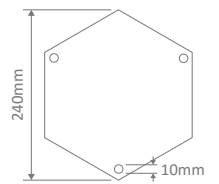

Wall Bracket

Post

Pendant

Single Head on Post (1.35m, 1.98m, 2.35m, 2.40m "Plain Post")

Twin Head on Post (1.35m, 1.98m, 2.35m, 2.40m "Plain Post")

Triple Head on Post (1.35m, 1.98m, 2.35m, 2.40m "Plain Post")

Diagrams / Additional

Order Code:	Colour	Globe
15819		1xE27
15823		1xE27
15818		1xE27
15821		1xE27
15820		1xE27

GT-657 Twin Head on Post 1.35m

Fancy post

Diagrams / Additional

Order Code:	Colour	Globe
15825		2xE27
15829		2xE27
15824		2xE27
15827		2xE27
15826		2xE27

Monaco

Multiple Application Exterior Light

GT-658 Single Head on Post 1.98m

Fancy Post

Diagrams / Additional

Order Code:	Colour	Globe
15830		1xE27
15831		1xE27
15832		1xE27
15833		1xE27
15835		1xE27

GT-659 Twin Head on Post 1.98m

Fancy Post

Diagrams / Additional

Order Code:	Colour	Globe
15836		2xE27
15837		2xE27
15838		2xE27
15839		2xE27
15841		2xE27

GT-660 Single Head on Post 2.35m

Fancy Post

Diagrams / Additional

Order Code:	Colour	Globe
15824		2xE27
15825		2xE27
15826		2xE27
15827		2xE27
15829		2xE27