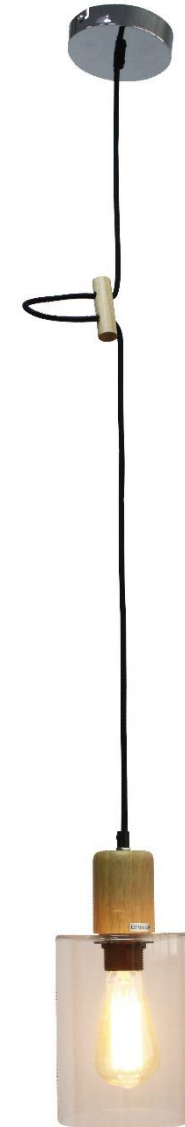

Pendant		
Code	Item	Details
LL002PL021	Modern Glass and Wood Pendant Light	<ul style="list-style-type: none"> • H 150cm x W 18cm x D 18cm • E27, 1 X 60w Max (Globe not included) • 8pcs/ctn
LL002PL022	Modern Glass and Wood Pendant Light	<ul style="list-style-type: none"> • H 150cm x W 13cm x D 13cm • E27, 1 X 60w Max (Globe not included) • 6pcs/ctn
LL002PL023	Modern Glass and Wood Pendant Light	<ul style="list-style-type: none"> • H 150cm x W 25cm x D 25cm • E27, 1 X 60w Max (Globe not included)

LL002PL021

LL002PL022

LL002PL023