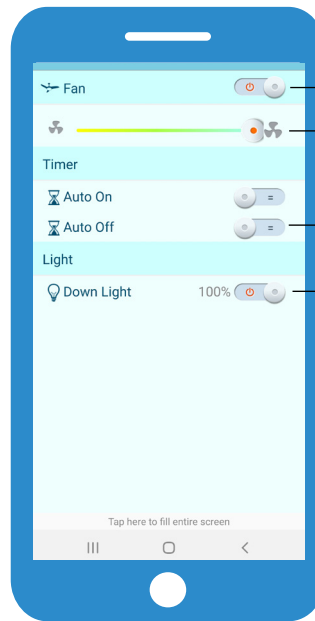

Smartphone Control

Enjoy the added convenience of controlling your ceiling fan and light directly from your smartphone with the freely available app.

Fan Timer Control (App)

Set your ceiling fan and light to turn on or off automatically with the in-app timer controls

Download the Smartphone App:
www.360in.com.au/mi

Controlling your ceiling fan

Enjoy the convenience of controlling your ceiling fan from the stylish [remote control handset](#) and/or the [companion smartphone app](#).

- Light On/Off**
Press once to turn light on or off
- Light Dimmer Control ***
Press and hold to increase or decrease brightness
* Only use with compatible lights
- Fan Speed Control**
Select or change fan speed between low, medium & high
- Fan On/Off Control**
Press once to turn your fan on or off