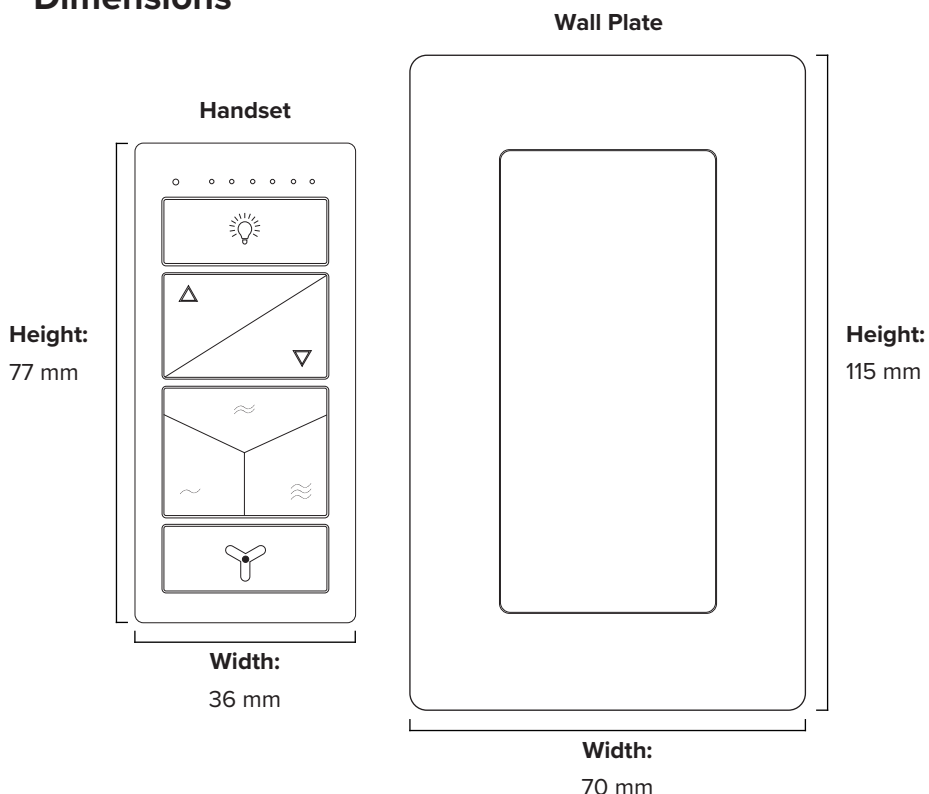

Fan AC Motor: 230-250V, ~50 Hz, 100W

Incandescent lamp: Max 100W

LED lamp: Max 40W

What's included

The Mi Remote Control includes the remote control handset, wall plate and remote control receiver.

Dimensions