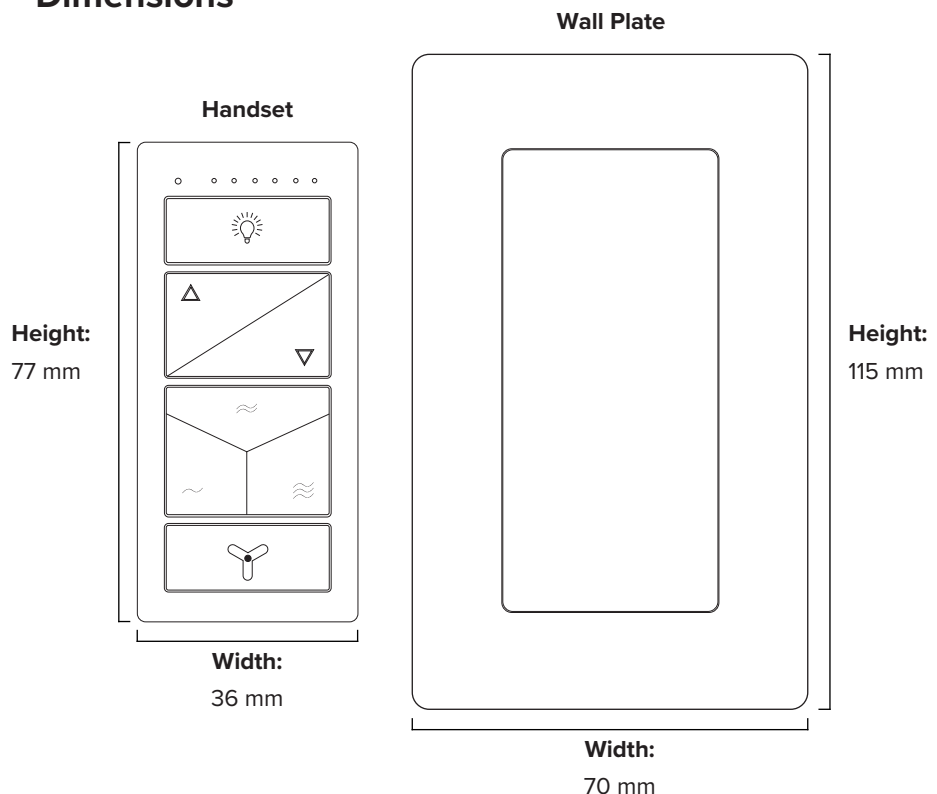

Dimensions

Warranty

The Mi Smart Remote control is covered by a 12 month on-site warranty for defects and manufacturing faults with the remote receiver. Where there is a fault or defect with the hand piece in the first 12 months, a replacement unit will be supplied which can be paired to the existing remote receiver without requiring an electrician.

TWELVE MONTH | **ONSITE WARRANTY**