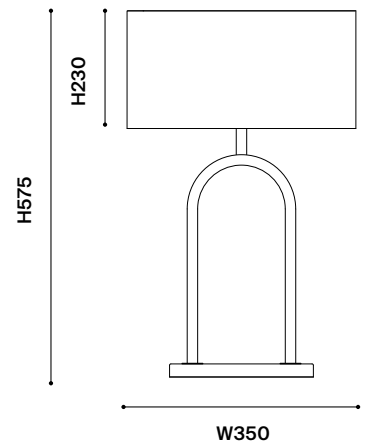

BULB TYPE
E27 60W Max

BULB INCLUDED Y ○ N ●

VOLTAGE
240

SWITCH
Cordline On/Off

FRAME FINISH
White Powdercoat

CUSTOMISABLE

*Minimum order quantity required. Quantity subject to design.

Y ● N ○

DIMENSIONS (MM)

OVERALL
L350 × W350 × H575

BASE
D220 × H400

SHADE
D350 × H180

CARE

Before cleaning, light fittings must be turned off and unplugged from power source. For lamp shades, dust with a dry, soft cloth. For lamp bases, use a lightly damp cloth and gently wipe marks until clean. Dry thoroughly before plugging back into power source.