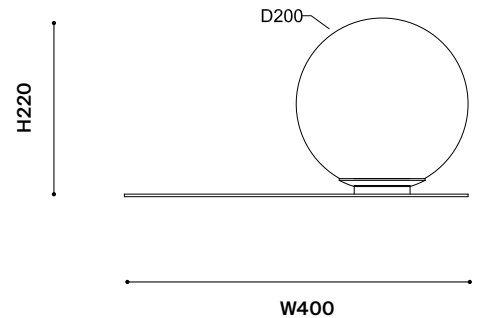

E. Navy Blue
F. Sage
G. Mustard
H. Charcoal Grey

2. LOWER BASE*

A. Marble
B. Powdercoated Steel

C. Terrazzo
D. Travertine

DIMENSIONS (MM)

OVERALL
L200 × W400 × H220

BASE
L400 X W200 X H3

SHADE
D200