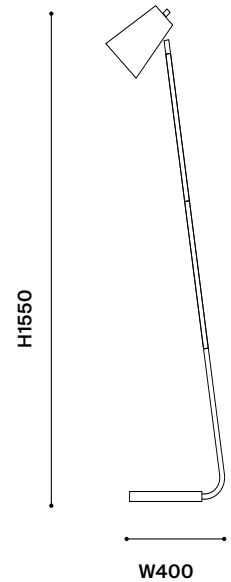

SKU 1432

ARLEN FLOOR LAMP

READY TO PURCHASE

Available in standard finishes as pictured.

Y ● N ○

BASE
Satin Brass
Grey Powdercoat

SHADE
Satin Brass

BULB TYPE
E27 60W Max

BULB INCLUDED Y ● N ●

VOLTAGE
240

SWITCH
Cordline Footswitch

CUSTOMISABLE

*Minimum order quantity required. Quantity subject to design.

Y ● N ○

1. BASE°
Material / Finish Options

A. Satin Brass
B. Black
C. White
D. Bone

E. Navy Blue
F. Sage
G. Mustard
H. Charcoal Grey

DIMENSIONS (MM)

OVERALL
L400 × W240 × H1550

BASE
L80 × W120 × H160

SHADE
D550

CARE

Before cleaning, light fittings must be turned off and unplugged from power source. For lamp shades, dust with a dry, soft cloth. For lamp bases, use a lightly damp cloth and gently wipe marks until clean. Dry thoroughly before plugging back into power source.

WEIGHT
4KG

COMMERICAL WARRANTY
12 months

ASSEMBLY

Minimal assembly required. Instructions provided.

Y ● N ○

MAYFIELD LIGHTING ©

LOCATE
22 Viewtech PL, Rowville
Victoria, AUS 3178

CONNECT
+61 (3) 9755 7244
mayfieldlighting.com.au