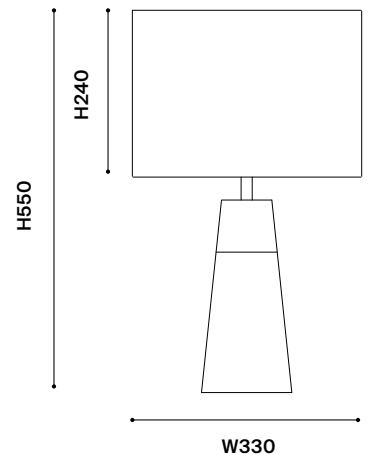

#### DIMENSIONS (MM)

**OVERALL**  
L330 × W330 × H550

**BASE**  
D130 × H310

**SHADE**  
D330 × H240