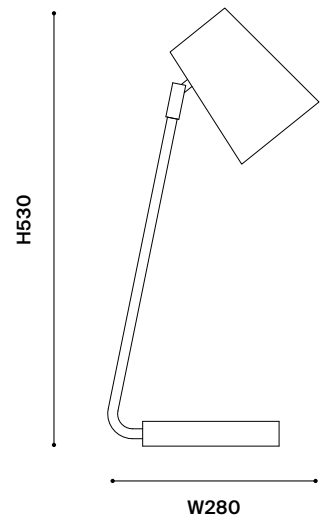

**BULB INCLUDED** Y○N●

**VOLTAGE**  
240

**SWITCH**  
Cordline On/Off Switch

**CUSTOMISABLE**

\*Minimum order quantity required. Quantity subject to design.

Y●N○

**1. UPPER BASE\***  
Material / Finish Options

- A. Satin Brass
- B. Black
- C. White
- D. Bone

- E. Navy Blue
- F. Sage
- G. Mustard
- H. Charcoal Grey

**2. LOWER BASE\***

- A. Marble
- B. Powdercoated Steel

- C. Terrazzo
- D. Travertine

**DIMENSIONS (MM)**

**OVERALL**  
L160 × W280 × H530

**BASE**  
L160 × W280 × H500

**SHADE**  
TD80 × BD120 × H160

**CARE**

Before cleaning, light fittings must be turned off and unplugged from power source. For lamp shades, dust with a dry, soft cloth. For lamp bases, use a lightly damp cloth and gently wipe marks until clean. Dry thoroughly before plugging back into power source.