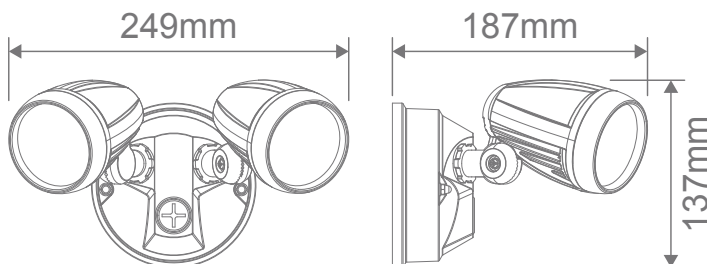

Diagrams / Additional

Item No.	Variant	Colour
MURO-PRO-30	25059	Black
	25060	Dark Grey
	25061	White