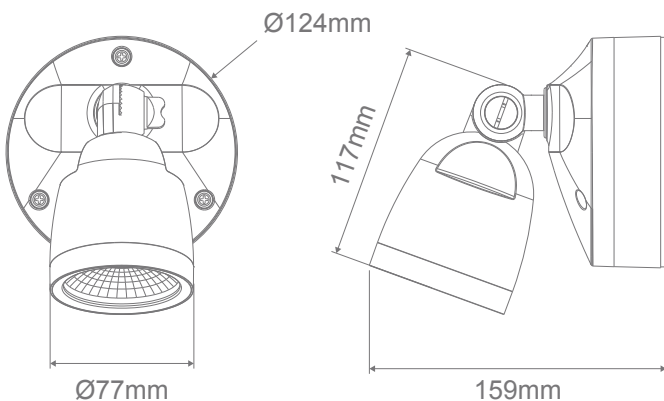

MURO-ECO-10 10W Single Spotlight

Description

The MURO-ECO LED Security Spotlight Series provides a high brightness light output solution for outdoor lighting. Rated at IP65, and with a Polycarbonate construction, the MURO-ECO can brave the elements while providing you with a consistent wash of LED light over your favourite outdoor areas as well as coastal areas. The MURO-ECO features a fast installation backplate with male/female plug and slimline sensor, enabling detection and automatic power-up of this super bright LED spotlight. Choose from 3000K/4000K/5000K colour temperature output of the spotlight with a dip switch at the back of the fitting. Available in Black and White colour options with the choice of with or without sensor.

Specification Features

Input Voltage:	240V
Power (W):	10W
IP rating (IP):	IP65
Lumens (lm):	Warm White 3000K - 1000lm Neutral White 4000K - 1050lm White 5000K - 1000lm
LED type:	COB
CCT:	3000K - 4000K - 5000K (Switchable)
CRI:	≥90
Beam angle (°):	100°
Dimmable:	No
Lifespan (hrs):	30,000hrs
Material:	Polycarbonate

Diagrams / Additional

Item No.	Variant		CCT
	Wht	Blk	
MURO-ECO-10	25071	25070	TRIO