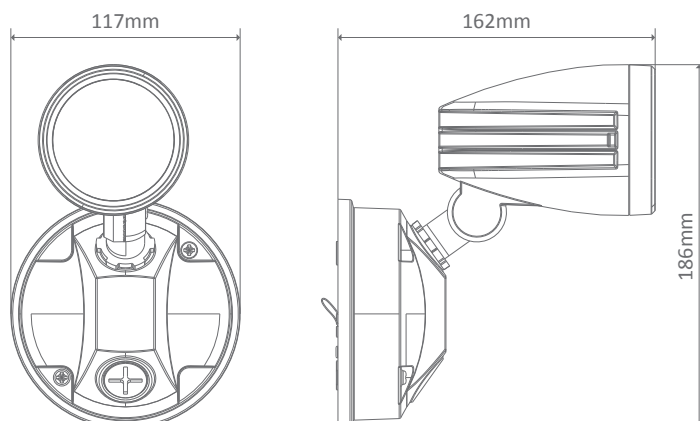

### Description

Integrating LED technology with the traditional spotlight, the MURO-15 LED Spot Light provides an efficient and cost-effective solution for outdoor lighting. Constructed from die-cast aluminium, with a glass cover, and rated at IP54, the MURO-15 is capable of braving the elements while providing you with a consistent wash of white LED light over your favourite outdoor areas.

### Specification Features

|                 |                      |
|-----------------|----------------------|
| Input Voltage:  | 240V AC              |
| Power (W):      | 15W                  |
| IP rating (IP): | 54                   |
| Lumens (lm):    | White 5000K - 1000lm |
| LED type:       | Everlight            |
| CCT:            | 5000K                |
| CRI:            | ≥80                  |
| Beam angle (°): | 115°                 |
| Dimmable:       | No                   |
| Lifespan (hrs): | 40,000hrs            |
| Material:       | Die-cast + Glass     |

### Diagrams / Additional

|               |                           |
|---------------|---------------------------|
| Order Code:   | 25013                     |
| Product Code: | MURO-15-B-W               |
| Colour:       | Black Body - White 5000K  |
| Order Code:   | 25014                     |
| Product Code: | MURO-15-S-W               |
| Colour:       | Silver Body - White 5000K |
| Order Code:   | 25015                     |
| Product Code: | MURO-13-W-W               |
| Colour:       | White Body - White 5000K  |