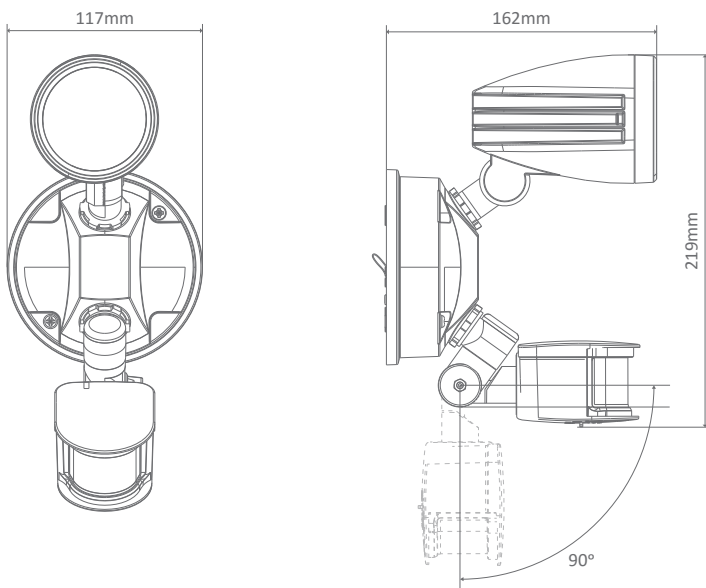

### 15W Single Spotlight with Sensor

#### Description

Integrating LED technology with the traditional spotlight, the MURO-15S LED Spot Light provides an efficient and cost-effective solution for outdoor lighting. Constructed from die-cast aluminium, with a glass cover, and rated at IP44, the MURO-15S is capable of braving the elements while providing you with a consistent wash of white LED light over your favourite outdoor areas. The MURO-15S also features a SENSOR, enabling detection and automatic power-up of this super bright LED spot light.

#### Specification Features

Input Voltage:	240V AC
Power (W):	15W
IP rating (IP):	44
Lumens (lm):	White 5000K - 1000lm
LED type:	Everlight
CCT:	5000K
CRI:	≥80
Beam angle (°):	115°
Dimmable:	No
Lifespan (hrs):	40,000hrs
Detection Area:	180° angle, approx 12M
Duration:	Adjustable from 10±5 sec to 4±1 min
Lux Control Level:	Adjustable from Daylight to Night
Material:	Die-cast + Glass + ABS

#### Diagrams / Additional

- Order Code: 25016
- Product Code: MURO-15S-B-W
- Colour: Black Body - White 5000K
- Order Code: 25017
- Product Code: MURO-15S-S-W
- Colour: Silver Body - White 5000K
- Order Code: 25018
- Product Code: MURO-15S-W-W
- Colour: White Body - White 5000K