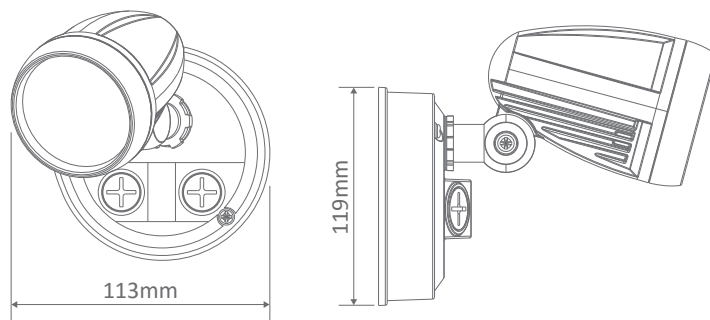

MURO-13 13W Single Spotlight

Description

Integrating LED technology with the traditional spotlight, the MURO-13 LED Spot Light provides an efficient and cost-effective solution for outdoor lighting. Constructed from die-cast aluminium, with a glass cover, and rated at IP54, the MURO-13 is capable of braving the elements while providing you with a consistent wash of white LED light over your favourite outdoor areas.

Specification Features

Input Voltage:	240V 50Hz
Power (W):	13W
IP rating (IP):	54
Lumens (lm):	White 5000K - 800lm
LED type:	Everlight
CCT:	5000K
CRI:	≥80
Beam angle (°):	90°
Dimmable:	No
Lifespan (hrs):	40,000hrs
Material:	Die-cast + Glass

Diagrams / Additional

Order Code:	25000
Product Code:	MURO-13-B-W
Colour:	Black Body - White 5000K
Order Code:	25001
Product Code:	MURO-13-S-W
Colour:	Silver Body - White 5000K
Order Code:	25002
Product Code:	MURO-13-W-W
Colour:	White Body - White 5000K