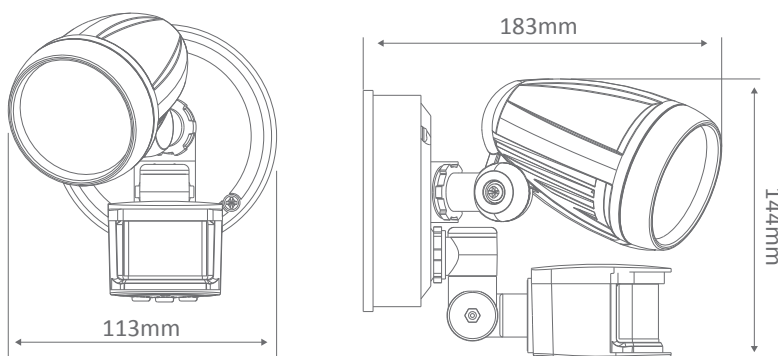

MURO-13S

13W Single Spotlight with Sensor

Description

Integrating LED technology with the traditional spotlight, the MURO-13S LED Spot Light provides an efficient and cost-effective solution for outdoor lighting. Constructed from die-cast aluminium, with a glass cover, and rated at IP44, the MURO-13S is capable of braving the elements while providing you with a consistent wash of white LED light over your favourite outdoor areas. The MURO-13S also features a SENSOR, enabling detection and automatic power-up of this super bright LED spot light.

Specification Features

| | |
|--------------------|-------------------------------------|
| Input Voltage: | 240V 50Hz |
| Power (W): | 13W |
| IP rating (IP): | 44 |
| Lumens (lm): | White 5000K - 800lm |
| LED type: | Everlight |
| CCT: | 5000K |
| CRI: | ≥80 |
| Beam angle (°): | 90° |
| Dimmable: | No |
| Lifespan (hrs): | 40,000hrs |
| Detection Area: | 180° angle, approx 12M |
| Duration: | Adjustable from 10±5 sec to 4±1 min |
| Lux Control Level: | Adjustable from Daylight to Night |
| Material: | Die-cast + Glass + ABS |

Diagrams / Additional

| | |
|---------------|---------------------------|
| Order Code: | 25003 |
| Product Code: | MURO-13S-B-W |
| Colour: | Black Body - White 5000K |
| Order Code: | 25004 |
| Product Code: | MURO-13S-S-W |
| Colour: | Silver Body - White 5000K |
| Order Code: | 25005 |
| Product Code: | MURO-13S-W-W |
| Colour: | White Body - White 5000K |