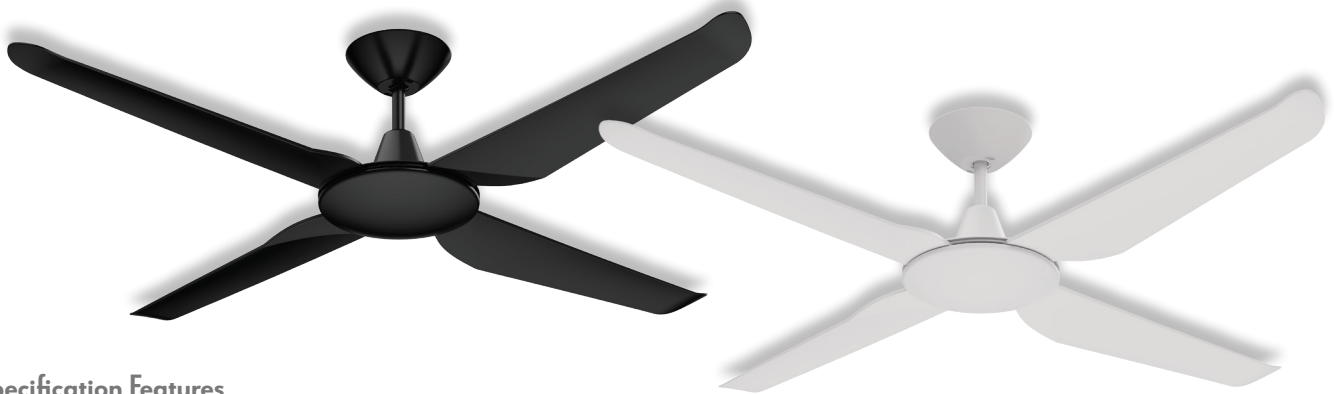

## Motion-52 4 Blade 52" Ceiling Fan

### Description

The MOTION DC Ceiling Fan Series is one of the latest releases to the market, with a modern and slimline design that offers a simplistic look which will suit most decors. Available in 52" 1320mm blade length with the choice of no light or 18W LED CCT Switchable light. Choose from 3000K Warm White, 4000K Neutral White or 5000K White via the remote control. The remote control also features a 9 speed function and fan timer and reverse Winter/ Summer mode included. Light models are fully dimmable via remote control. Constructed from ABS Polymer, the MOTION Series is lightweight, quiet and offers superior airflow. Super energy efficient DC Motor, drawing only 26W at high speed. Smart fan adaptable with a smart chip accessory, that is compatible with Google Home and Alexa. Other optional accessories include extension rods, DC Bluetooth Wall Controller as well as Ceiling Pitch Accessory for raked ceiling installations. Suitable for Indoor and Outdoor Undercover use. Backed by a 6 Year Warranty\*.

### Specification Features

Input Voltage:	240V
Motor Power:	26W
Type of motor:	DC
Blade Pitch:	12°
Blade Length:	52" - 1320mm
Construction:	ABS Polymer motor, canopy and blades
Airflow:	14,310 m <sup>3</sup> /h
Winter/Summer Function:	Yes
Tropically Rated:	Yes
Extension Rod Available:	Yes
Remote Control:	Yes