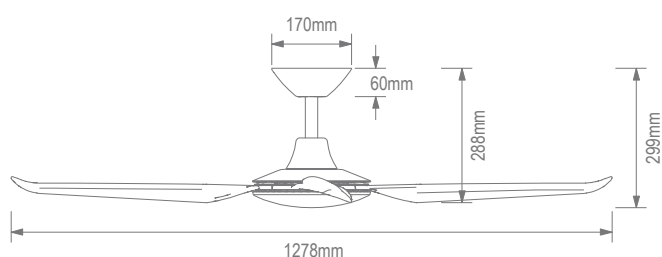

Diagrams / Additional

Item No.	Variant	
	Blk	Wht
MOTION-52	60040	60041
CFA-DR1	60100	60101
CFA-WC1	60110