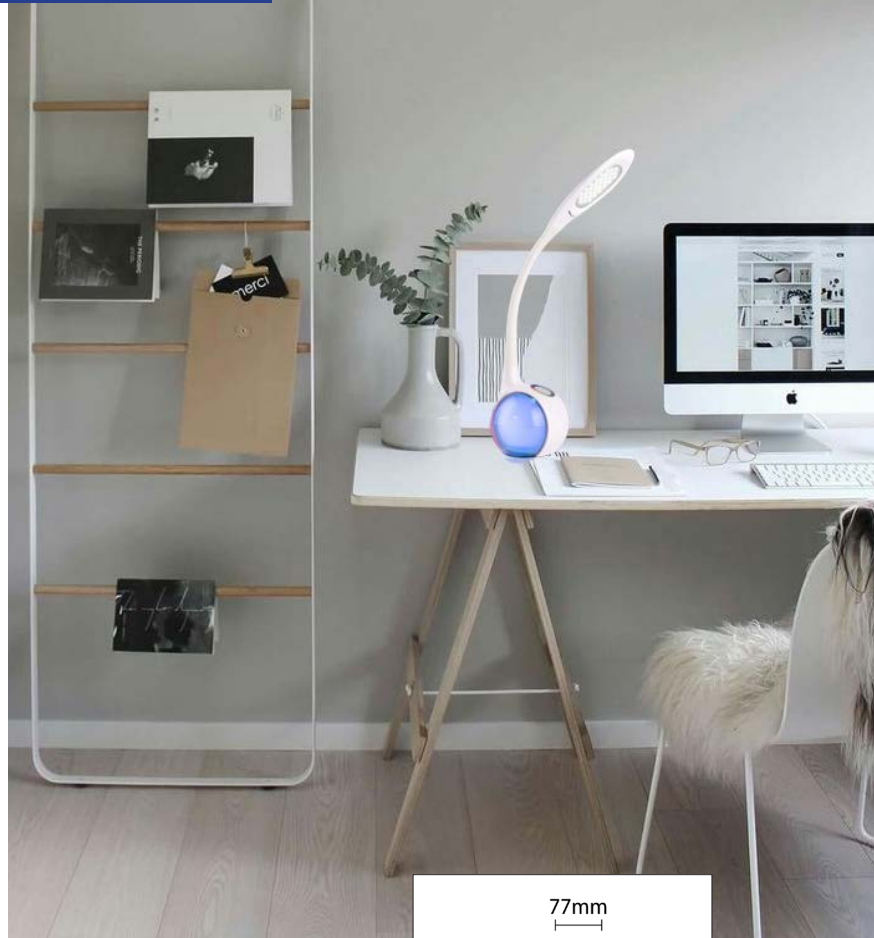

LED Desk & Bedside Light/Nightlight MOOD

(2in1)

PRODUCT FEATURES & TECHNICAL DATA

- Input voltage: 100-240V 50/60Hz
- **Can be powered by USB or plug socket**
- 1.5m Flex & plug USB cable
- Wattage: 6.5W
- Power factor: 0.5
- 34pcs SMD2835 LED chips
- Life time: 35,000hrs
- Material: Acrylonitrile-Butadiene-Styrene(ABS)+Polystyrene(PS)+Rubber
- Powder coating
- **Function:** (1) touch control: 3-step dimming (2) Dial RGB nightlight
- **Hold 'ON' RGB button for 3 seconds and the colours will scroll**
- Ambient Temp: -20 to 40°C
- IP20 for indoor use
- 2 year replacement warranty