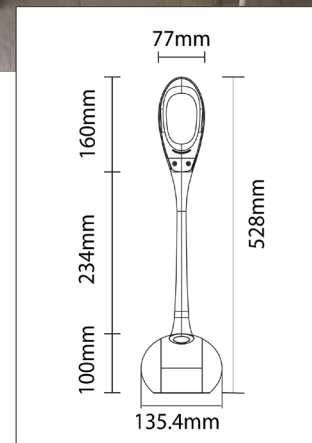

LED Desk & Bedside Light/Nightlight MOOD

(2in1)

PRODUCT FEATURES & TECHNICAL DATA

- Input voltage: 100-240V 50/60Hz
- **Can be powered by USB or plug socket**
- 1.5m Flex & plug USB cable
- Wattage: 6.5W
- Power factor: 0.5
- 34pcs SMD2835 LED chips
- Life time: 35,000hrs
- Material: Acrylonitrile-Butadiene-Styrene(ABS)+Polystyrene(PS)+Rubber
- Powder coating
- **Function:** (1) touch control: 3-step dimming (2) Dial RGB nightlight
- **Hold 'ON' RGB button for 3 seconds and the colours will scroll**
- Ambient Temp: -20 to 40°C
- IP20 for indoor use
- 2 year replacement warranty

CODE	MOOD
KELVIN	6500K
LUMENS	210LM
WATT	6.5W
POWER FACTOR	0.5
CRI	80
CARTON QTY	1/1

Brochure updated on 07.04.2017