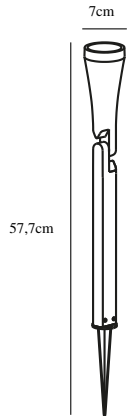

# MONO | SPOT LIGHT | BLACK

83698003

nordlux®

Voltage (V): 230 Volt  
IP degree: IP44  
Maximum bulb wattage (W): 35W  
Class (Class 1, Class 2, Class 3):  
Class 1 (Earth contact)  
Bulb base: GU10  
Parallel connection: False

Primary material: Aluminium  
Colour of the cable: Black  
Length of the cable (cm): 170  
Surface material of the cable:  
Rubber  
Is the cable replaceable: False  
Suitable for Seaside: False  
Colour: Black

Height (cm): 57.7  
Width (cm): 7  
Shade Diameter (cm): 7  
Length (cm): 7

EAN: 5701581306585  
TUN: 1761255  
Item Number: 83698003  
Pcs Per Master Carton: 3

Sales Box Height (cm): 59  
Sales Box Width(cm): 8.5  
Sales Box Depth (cm): 8.5  
Sales Box Volume m<sup>3</sup> : 0.0043  
Product net weight (kg): 0.595

• Cable with plug included

MONO is a simple and minimalist outdoor light. The adjustable lamp head makes it possible to direct the light very precisely where you require it.