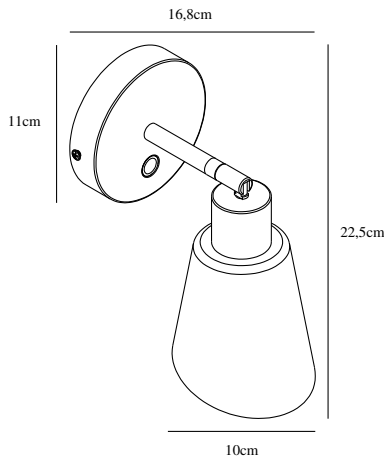

MOLLI | WALL LIGHT | BLACK

2112811003

nordlux®

Voltage (V): 230 Volt
IP degree: IP20
Maximum bulb wattage (W): 25W
Class (Class 1, Class 2, Class 3):
Class 2 (Double isolated)
Bulb base: E14
Switch placement: On the fixture

Primary material: Glass
Secondary material: Metal
Colour of the cable: Black
Length of the cable (cm): 150
Surface material of the cable:
Plastic
Is the cable replaceable: True
Colour: Black

Height (cm): 22.5
Width (cm): 11
Shade Diameter (cm): 10
Outdoor base dimension (cm): 11
Length (cm): 16.8
Projection (cm): 16.8
Tilt Angle (°): 90
Turning Angle (°): 350

EAN: 5704924006036
TUN: 2148708
Item Number: 2112811003
Pcs Per Master Carton: 3

Sales Box Height (cm): 20.5
Sales Box Width(cm): 13.5
Sales Box Depth (cm): 13.5
Sales Box Volume m³ : 0.0037
Product net weight (kg): 0.45

- Minimalist and classic design • Oblique, opal glass shade
- Adjustable lamp head for a directional light

The Molli series is a series of flexible lights in a minimalist and classic design. The oblique, matt opal white glass shade ensures a pleasant, diffused light. You can easily adjust the lamp head for a directional light.