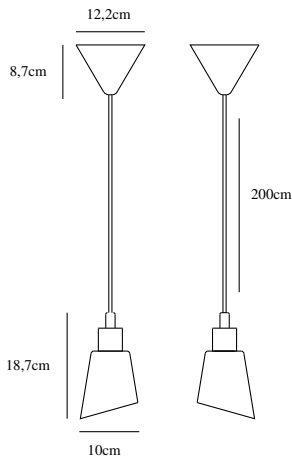

MOLLI | PENDANTS/SUSPENDED LIGHTING | BLACK

nordlux®

2112803003

Voltage (V): 230 Volt
IP degree if the fixture includes
two types of IP degree: IP20
Maximum compatible bulb
wattage (W): 40W
Class (Class I, Class II, Class III):
Class 2 (Double isolated)
Lampholder type (eg, E27/E14,
etc): E14

Primary material: Metal
Secondary material: Glass
Color of the cable: Black
Length of the cable (cm): 200
Is the cable replaceable: False

Color: Black
Height (cm): 18.7
Width (cm): 10
Shade Diameter (cm): 10
Length (cm): 10
EAN: 5704924006067
TUN: 2148633
Item Number: 2112803003

Pcs Per Master Carton: 3
Sales Box Height (cm): 23
Sales Box Width(cm): 13.5
Sales Box Depth (cm): 13.5
Sales Box Volume m³ : 0.0042
Net weight of the luminaire (kg):
0.81

- Minimalist and classic design • Oblique, opal glass shade
- Minimalist and classic design