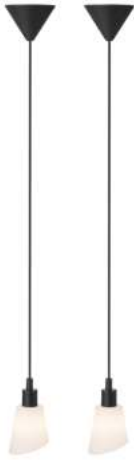

MOLLI | PENDANTS/SUSPENDED LIGHTING | BLACK

nordlux®

2112803003

Voltage (V): 230 Volt
IP degree if the fixture includes
two types of IP degree: IP20
Maximum compatible bulb
wattage (W): 40W
Class (Class I, Class II, Class III):
Class 2 (Double isolated)
Lampholder type (eg, E27/E14,
etc): E14

Primary material: Metal
Secondary material: Glass
Color of the cable: Black
Length of the cable (cm): 200
Is the cable replaceable: False

Color: Black
Height (cm): 18.7
Width (cm): 10
Shade Diameter (cm): 10
Length (cm): 10
EAN: 5704924006067
TUN: 2148633
Item Number: 2112803003

Pcs Per Master Carton: 3
Sales Box Height (cm): 23
Sales Box Width(cm): 13.5
Sales Box Depth (cm): 13.5
Sales Box Volume m³ : 0.0042
Net weight of the luminaire (kg):
0.81

- Minimalist and classic design • Oblique, opal glass shade
- Minimalist and classic design

The Molli series is a series of lights in a minimalist and classic design. The oblique, matt opal white glass shades ensure a pleasant, diffused light that is perfect for cosy moments around the dinner table.