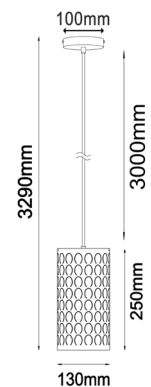

# MODELLO SERIES

- Material: iron
- Max.wattage: 72W
- E27 lamp base
- Globe not included
- For indoor use
- 1 year replacement warranty
- Carton QTY: 1/1

CODE	DESCRIPTION	DIAM (mm)	FITTING L (mm)	CABLE L (mm)	CANOPY D (mm)
<b>MODELLO1</b>	1XE27 WH EMBOSSED OBLONG PENDANT	Ø130	250	3000	Ø100
<b>MODELLO2</b>	1XE27 BLK EMBOSSED OBLONG PENDANT	Ø130	250	3000	Ø100