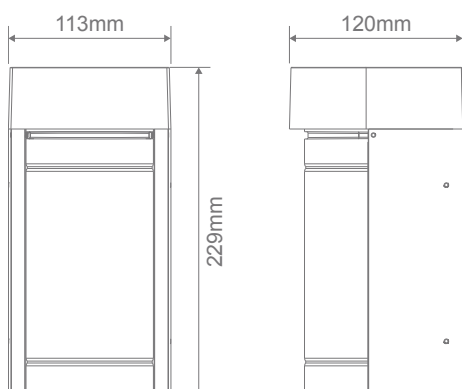

Diagrams / Additional

Item No.	Variant		CCT
	Blk	Wht	
MILEY-10	22664	22665	TRIO