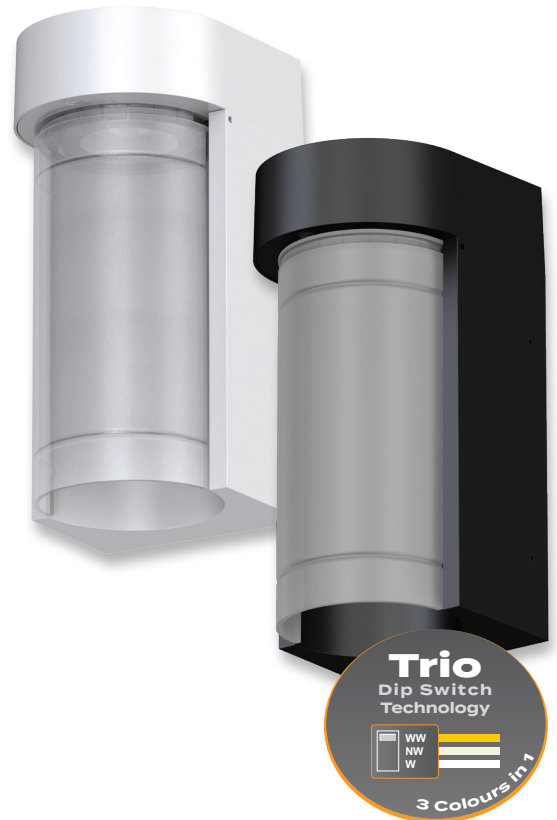

Miley 10 LED Wall Light

Description

The MILEY-10 is a modern and decorative IP65 Interior or Exterior Wall light that is designed as a stunning indirect light which produces a glow of light on the decorative cover from the LED light source above. This impressive glow offers an attractive down lighting effect to wall areas where ambient highlight lighting is required. Tricolour switchable: choose between Warm White 3000K, Neutral White 4000K, or White 5700K colour temperatures with the flick of a dip switch. Featuring a Black or White powder coated Aluminium frame, with a frosted polycarbonate decorative lens diffuser. Complete with Flicker Free Driver to avoid light flickering in videos. Backed by our 3 Year Replacement Warranty.

Specification Features

Input Voltage:	240V
Power (W):	10W
IP rating (IP):	65
Lumens (lm):	Warm White 3000K - 350lm Neutral White 4000K - 375lm White 5700K - 400lm
LED type:	COB
CCT:	3000K - 4000K - 5700K (Switchable)
CRI:	≥90
Beam angle (°):	30°
Dimmable:	No
Lifespan (hrs):	50,000hrs

Diagrams / Additional

Item No.	Variant		CCT
	Blk	Wht	
MILEY-10	22664	22665	TRIO