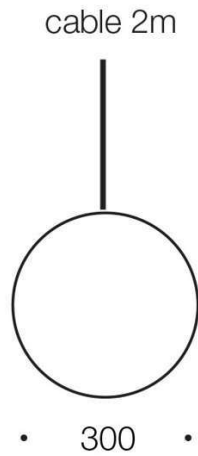

Last modification 2022-11-09

MIDORI PE30-BZ 9329501049464

Overview

Family name	Midori
Categories	Pendants
Mounting	Surface
This item includes	Suspension
Shade Shape	Bowl
Suspension Type	Cable
Usage	Indoor Lighting

Color / Material

Fixture Color	Bronze
Canopy Color	Bronze
Cable Color	Black
Cable Material	Break Wire,Textile

Size

Fixture Diameter (cm)	30.0
Canopy Diameter (cm)	10.0
Canopy Projection (cm)	2.5
Shade Diameter (cm)	30.0

Specification

Voltage Input	240V
Wattage (max)	25
Globe Type	E27
Globe / Light Source qty	1
Globe / Light Source included	No
Electrical Protection	CLASS I - HIGH VOLTAGE, EARTH REQUIRED
IP rating	IP20
Approvals	RCM
Assembly Required	No
Box Contents	Basic mounting screws,Instruction
Installation Required	Yes (by Licensed Electrician only)

All representations within this document are subject to copyright. ELECTRICAL INSTALLATIONS MUST BE PERFORMED BY A QUALIFIED ELECTRICAL CONTRACTOR AND INSTALLED IN ACCORDANCE WITH AS/NZS 3000.
NOTE : All images , descriptions and dimensions are indicative. Please check latest version of item detail on Telbix website prior to ordering or installation.

Care Instructions

Do not use strong liquid cleaners,Wipe clean with a dry cloth

Replacement Warranty

*3 Years

Barcode

GTIN

9329501049464

Image -dimensions