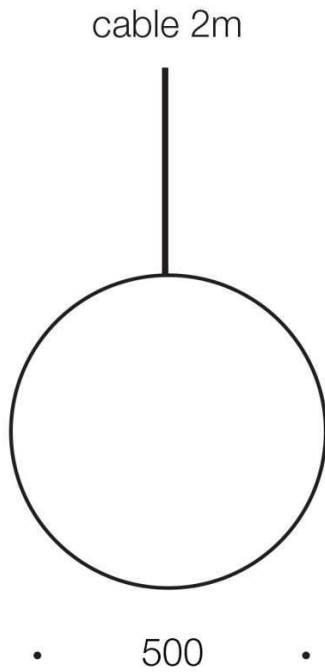

Replacement Warranty *3 Years

Barcode

GTIN 9329501049518

Image -dimensions

Last modification 2022-11-09

MIDORI PE40-BZ
9329501049495

Overview

Family name	Midori
Categories	Pendants
Mounting	Surface
This item includes	Suspension
Suspension Type	Cable
Usage	Indoor Lighting

Color / Material

Fixture Color	Bronze
Canopy Color	Bronze
Cable Color	Black
Cable Material	Break Wire,Textile

Size

Fixture Diameter (cm)	40.0
Canopy Diameter (cm)	10.0
Canopy Projection (cm)	2.5
Shade Diameter (cm)	40.0

Specification

Voltage Input	240V
Wattage (max)	40
Globe Type	E27
Globe / Light Source qty	1
Globe / Light Source included	No
Electrical Protection	CLASS I - HIGH VOLTAGE, EARTH REQUIRED
IP rating	IP20
Approvals	RCM
Assembly Required	No
Box Contents	Basic mounting screws,Instruction
Installation Required	Yes (by Licensed Electrician only)
Care Instructions	Do not use strong liquid cleaners,Wipe clean with a dry cloth

All representations within this document are subject to copyright.ELECTRICAL INSTALLATIONS MUST BE PERFORMED BY A QUALIFIED ELECTRICAL CONTRACTOR AND INSTALLED IN ACCORDANCE WITH AS/NZS 3000.
NOTE : All images , descriptions and dimensions are indicative. Please check latest version of item detail on Telbix website prior to ordering or installation.