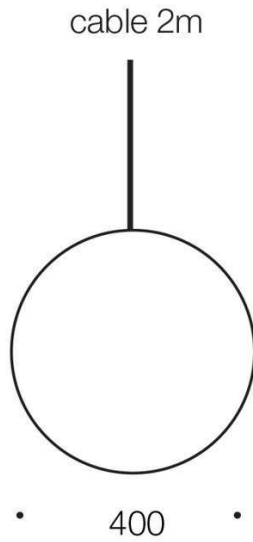

Replacement Warranty *3 Years

Barcode

GTIN 9329501049488

Image -dimensions

Last modification 2022-11-09

MIDORI PE50-BZ 9329501049525

Overview

Family name	Midori
Categories	Pendants
Mounting	Surface
This item includes	Suspension
Suspension Type	Cable
Usage	Indoor Lighting

Color / Material

Fixture Color	Bronze
Canopy Color	Bronze
Cable Color	Black
Cable Material	Break Wire,Textile

Size

Fixture Diameter (cm)	50.0
Canopy Diameter (cm)	10.0
Canopy Projection (cm)	2.5
Shade Diameter (cm)	50.0

Specification

Voltage Input	240V
Wattage (max)	40
Globe Type	E27
Globe / Light Source qty	1
Globe / Light Source included	No
Electrical Protection	CLASS I - HIGH VOLTAGE, EARTH REQUIRED
IP rating	IP20
Approvals	RCM
Assembly Required	No
Box Contents	Basic mounting screws,Instruction
Installation Required	Yes (by Licensed Electrician only)
Care Instructions	Do not use strong liquid cleaners,Wipe clean with a dry cloth

All representations within this document are subject to copyright.ELECTRICAL INSTALLATIONS MUST BE PERFORMED BY A QUALIFIED ELECTRICAL CONTRACTOR AND INSTALLED IN ACCORDANCE WITH AS/NZS 3000.
NOTE : All images , descriptions and dimensions are indicative. Please check latest version of item detail on Telbix website prior to ordering or installation.