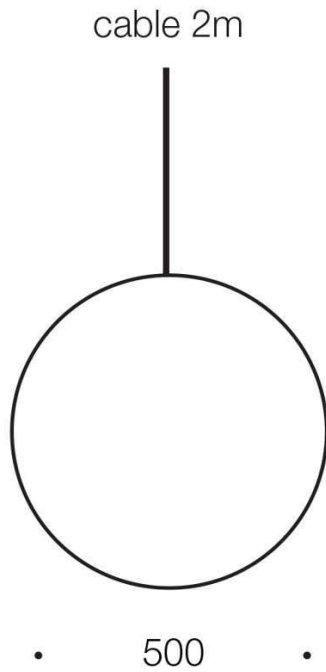

Last modification 2022-11-09

MIDORI PE50-BZ 9329501049525

Overview

Family name	Midori
Categories	Pendants
Mounting	Surface
This item includes	Suspension
Suspension Type	Cable
Usage	Indoor Lighting

Color / Material

Fixture Color	Bronze
Canopy Color	Bronze
Cable Color	Black
Cable Material	Break Wire,Textile

Size

Fixture Diameter (cm)	50.0
Canopy Diameter (cm)	10.0
Canopy Projection (cm)	2.5
Shade Diameter (cm)	50.0

Specification

Voltage Input	240V
Wattage (max)	40
Globe Type	E27
Globe / Light Source qty	1
Globe / Light Source included	No
Electrical Protection	CLASS I - HIGH VOLTAGE, EARTH REQUIRED
IP rating	IP20
Approvals	RCM
Assembly Required	No
Box Contents	Basic mounting screws,Instruction
Installation Required	Yes (by Licensed Electrician only)
Care Instructions	Do not use strong liquid cleaners,Wipe clean with a dry cloth

All representations within this document are subject to copyright.ELECTRICAL INSTALLATIONS MUST BE PERFORMED BY A QUALIFIED ELECTRICAL CONTRACTOR AND INSTALLED IN ACCORDANCE WITH AS/NZS 3000.
NOTE : All images , descriptions and dimensions are indicative. Please check latest version of item detail on Telbix website prior to ordering or installation.

Replacement Warranty *3 Years

Barcode

GTIN 9329501049525

Image -dimensions