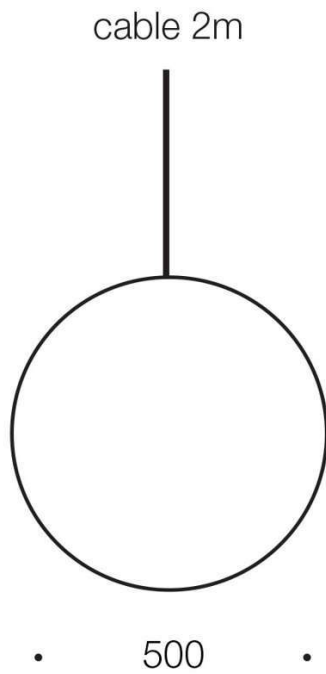

Last modification 2022-11-09

MIDORI PE50-BZ 9329501049525

Overview

Family name	Midori
Categories	Pendants
Mounting	Surface
This item includes	Suspension
Suspension Type	Cable
Usage	Indoor Lighting

Color / Material

Fixture Color	Bronze
Canopy Color	Bronze
Cable Color	Black
Cable Material	Break Wire,Textile

Size

Fixture Diameter (cm)	50.0
Canopy Diameter (cm)	10.0
Canopy Projection (cm)	2.5
Shade Diameter (cm)	50.0

Specification

Voltage Input	240V
Wattage (max)	40
Globe Type	E27
Globe / Light Source qty	1
Globe / Light Source included	No
Electrical Protection	CLASS I - HIGH VOLTAGE, EARTH REQUIRED
IP rating	IP20
Approvals	RCM
Assembly Required	No
Box Contents	Basic mounting screws,Instruction
Installation Required	Yes (by Licensed Electrician only)
Care Instructions	Do not use strong liquid cleaners,Wipe clean with a dry cloth

All representations within this document are subject to copyright.ELECTRICAL INSTALLATIONS MUST BE PERFORMED BY A QUALIFIED ELECTRICAL CONTRACTOR AND INSTALLED IN ACCORDANCE WITH AS/NZS 3000.
NOTE : All images , descriptions and dimensions are indicative. Please check latest version of item detail on Telbix website prior to ordering or installation.

Replacement Warranty *3 Years

Barcode

GTIN 9329501049525

Image -dimensions