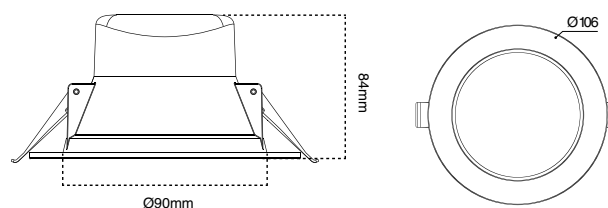

Product datasheet

Description

8W Dimmable Low-Glare LED Downlight, 90mm, Tri-Colour.

Finish

Black (BLK)

White (WH)

Product specification

Voltage	230V~ 50Hz
Power consumption	8W
Light colour options	Tri-Colour
Lumen output	White: 750lm / 840lm / 790lm Black: 560lm / 630lm / 570lm
Colour temperature	3000K / 4000K / 5700K
Colour rendering index	>80
Beam Angle	45°
Dimmable	Yes*
Warranty	3 years
Working temperature	-20°C – 40°C
IP Rating	IP54 (Front face only)
IC Rating	IC-4
UGR	White: <24 Black: <19
Electrical classification	Class II

Product range

SKU	Code	Finish
12415	Maximus	White
12416	Maximus	Black

Dimensions

Diameter	Depth	Cut out
Ø106mm	84mm	Ø90mm

*Black fitting only, see product specification for UGR on white finish.