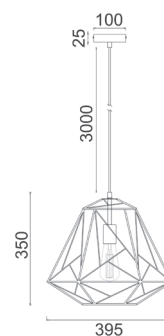

### Interior Iron Cage Pendant Lights

- Input voltage: 220-240V
- Material: iron
- Lamp holder: E27 (Max.72W)
- Globe not included
- For indoor use only
- 1 year replacement warranty

**MARTE1**  
(Black iron cage with Brass highlight)

**MARTE2**  
(Matt gold Iron Cage with Black highlight)

**MARTE3**  
(White iron cage with Brass highlight)

<b>Part No.</b>	<b>MARTE1, MARTE2, MARTE3</b>
<b>Description</b>	PENDANT ES 72W iron cage
<b>Material</b>	Iron
<b>Lamp holder</b>	1xE27 (Max.72W)
<b>Dimensions</b>	Ø395 x H350mm
<b>Suspension</b>	3000mm PVC cable
<b>Canopy size</b>	Ø100 x 25mm
<b>Box Weight</b>	2.0kg
<b>Box Dimensions</b>	41x36x38cm
<b>Carton QTY</b>	1/1