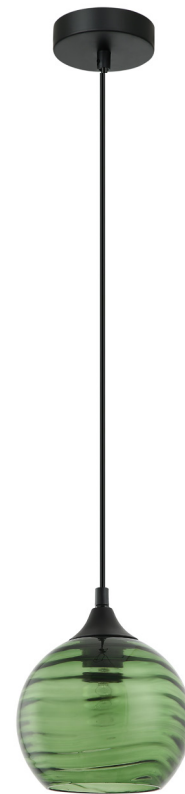

MARBRE

Interior Wine Glass Wavy Glass Pendant Lights

- Input voltage: 220-240V
- Material: glass
- Lamp holder: 1xE27 (Max.72W globe)
- Globe not included
- For indoor use only
- Warranty: 1 year replacement

Part No.	MARBRE1-6
Description	PENDANT ES Wine Glass Wavy Glass
Material	Glass
Lamp holder	1xE27 (Max.72W)
Product Dimensions	Ø170xH180mm
Suspension	3000mm cable
Canopy size	Ø100x25mm
Box Weight	1.2kg
Box Dimensions	23x23x31cm
Carton QTY	1/1

MARBRE1
(Smokey Black)

MARBRE2
(Green)

MARBRE3
(Amber)

*Must be installed by a licenced electrician (Installation instructions sheet provided in each product box)