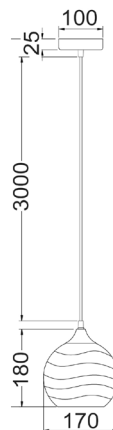

MARBRE

Interior Wine Glass Wavy Glass Pendant Lights

- Input voltage: 220-240V
- Material: glass
- Lamp holder: 1xE27 (Max.72W globe)
- Globe not included
- For indoor use only
- Warranty: 1 year replacement

Part No.	MARBRE1-6
Description	PENDANT ES Wine Glass Wavy Glass
Material	Glass
Lamp holder	1xE27 (Max.72W)
Product Dimensions	Ø170xH180mm
Suspension	3000mm cable
Canopy size	Ø100x25mm
Box Weight	1.2kg
Box Dimensions	23x23x31cm
Carton QTY	1/1