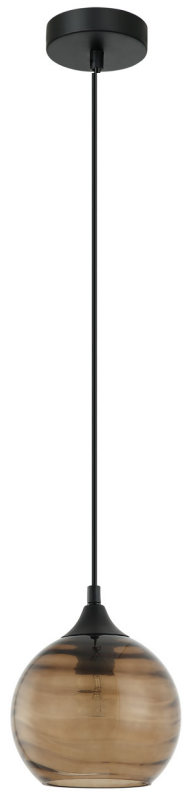

MARBRE

Interior Wine Glass Wavy Glass Pendant Lights

- Input voltage: 220-240V
- Material: glass
- Lamp holder: 1xE27 (Max.72W globe)
- Globe not included
- For indoor use only
- Warranty: 1 year replacement

Part No.	MARBRE1-6
Description	PENDANT ES Wine Glass Wavy Glass
Material	Glass
Lamp holder	1xE27 (Max.72W)
Product Dimensions	Ø170xH180mm
Suspension	3000mm cable
Canopy size	Ø100x25mm
Box Weight	1.2kg
Box Dimensions	23x23x31cm
Carton QTY	1/1

MARBRE1
(Smokey Black)

MARBRE2
(Green)

MARBRE3
(Amber)

*Must be installed by a licenced electrician (Installation instructions sheet provided in each product box)