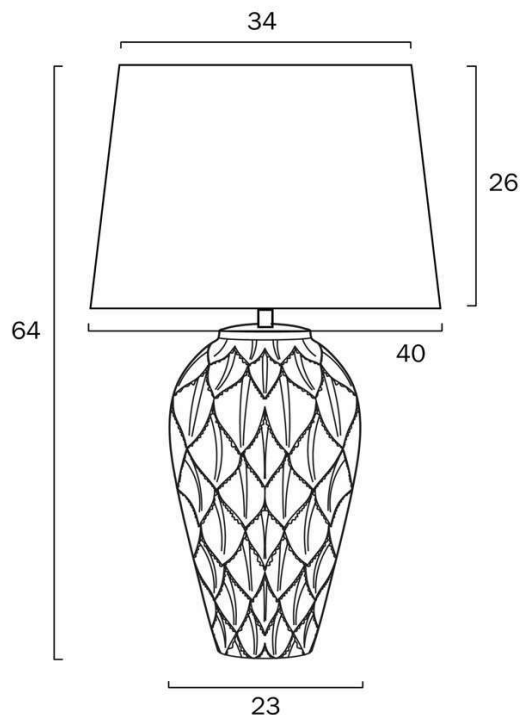

Fixture Height (cm)	64.0
Base Diameter (cm)	23.0
Shade Top (cm)	34.0
Shade Bottom (cm)	40.0
Shade Height (cm)	26.0
Cable Length (cm)	180 (30+Inline Switch+150)

Specification

Voltage Input	240V
Wattage (max)	25
Globe Type	E27
Globe / Light Source qty	1
Globe / Light Source included	No
Dimmable	Globe Dependant
Electrical Protection	CLASS II - DOUBLE INSULATED, EARTH NOT REQUIRED
IP rating	IP20
Lead and Plug	Yes
Approvals	RCM
Assembly Required	Yes
Box Contents	Instruction
Care Instructions	Do not use strong liquid cleaners, Wipe clean with a dry cloth
Replacement Warranty	*3 Years

Barcode

GTIN 9329501059692

Image -dimensions

Note: Dimensions are only a guide and may vary due to manufacturing variations.