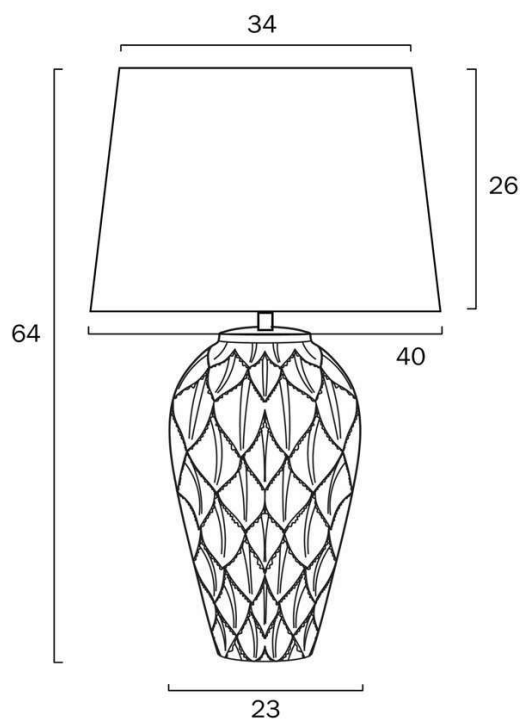

Size

Fixture Diameter (cm)	40.0
Fixture Height (cm)	64.0
Base Diameter (cm)	23.0
Shade Top (cm)	34.0
Shade Bottom (cm)	40.0
Shade Height (cm)	26.0
Cable Length (cm)	180 (30+Inline Switch+150)

Specification

Voltage Input	240V
Wattage (max)	25
Globe Type	E27
Globe / Light Source qty	1
Globe / Light Source included	No
Dimmable	Globe Dependant
Electrical Protection	CLASS II - DOUBLE INSULATED, EARTH NOT REQUIRED
IP rating	IP20
Lead and Plug	Yes
Approvals	RCM
Assembly Required	Yes
Box Contents	Instruction
Care Instructions	Do not use strong liquid cleaners, Wipe clean with a dry cloth
Replacement Warranty	*3 Years

Barcode

GTIN	9329501059678

Image -dimensions

Note: Dimensions are only a guide and may vary due to manufacturing variations.