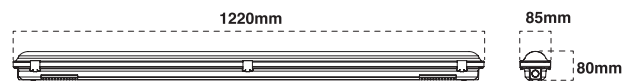

TRI CCT

Wattage

600mm - 18W
1200mm - 36W

IP Rating

IP66

Warranty

3 year warranty

Product datasheet

Description

600mm and 1200mm IP65 Narrow body, weatherproof LED Batten.

Finish

Grey

Product Specification

Voltage	230V~ 50Hz		
Power consumption	18W	36W	
Lumen output	2205lm	4505lm	
	2395lm	4990lm	
	2195lm	4465lm	
Light colour options	TRI CCT		
Colour temperature	4000K	5000K	6500K
CRI	>80		
SDCM	<4		
Dimmable	No		
Beam angle	120°		
Working temperature	-20°C - 40°C		
IP Rating	IP66		
IK Rating	IK08		
Electrical classification	Class I		
Lifetime	L70 B10 (9K) >54,000 Hours		
Max. daily usage	12 Hours		
Warranty	3 Years		

Dimensions

Model	Length	Width	Height
16058 MACE	670mm	85mm	80mm
16059 MACE	1220mm	85mm	80mm

Product Range

Model	Strip	Wattage
16058 MACE	Single	18W / 11W
16059 MACE	Single	36W / 20W