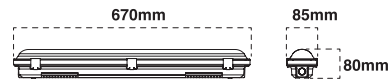

TRI CCT

Wattage

600mm - 18W
1200mm - 36W

IP Rating

IP66

Warranty

3 year warranty

Product datasheet

Description

600mm and 1200mm IP65 Narrow body, weatherproof LED Batten.

Finish

Grey

Product Specification

Voltage	230V~ 50Hz		
Power consumption	18W	36W	
Lumen output	2205lm	4505lm	
	2395lm	4990lm	
	2195lm	4465lm	
Light colour options	TRI CCT		
Colour temperature	4000K	5000K	6500K
CRI	>80		
SDCM	<4		
Dimmable	No		
Beam angle	120°		
Working temperature	-20°C - 40°C		
IP Rating	IP66		
IK Rating	IK08		
Electrical classification	Class I		
Lifetime	L70 B10 (9K) >54,000 Hours		
Max. daily usage	12 Hours		
Warranty	3 Years		

Dimensions

Model	Length	Width	Height
16058 MACE	670mm	85mm	80mm
16059 MACE	1220mm	85mm	80mm

Product Range

Model	Strip	Wattage
16058 MACE	Single	18W / 11W
16059 MACE	Single	36W / 20W