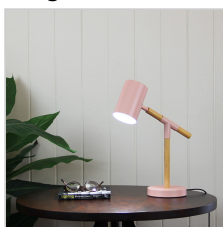

Lamp Cord Length	1600
Lamp Switch	Hand Switch on Cord
Primary Material	METAL
Lumen Output	380lm
Colour Temperature	3000K
Colour Rendition (CRI)	Ra80
Supplier Code	SL98784PK
UPI	9324879213769
Warranty / Guarantee	1 Year Replacement Guarantee

Images

Unless stated, fittings do not include globes (bulbs). No representations are made as to the suitability of this product for your application. All fixed lights (other than DIY lights) should be installed by a licensed electrical contractor. Due to continuing product development, some specifications may change over time. Refer to our detailed Terms and Conditions, online at: www.orient-lighting.com.au | Details and specifications are current at the time of printing, and with constant product development, subject to change.

(c) Oriel Lighting