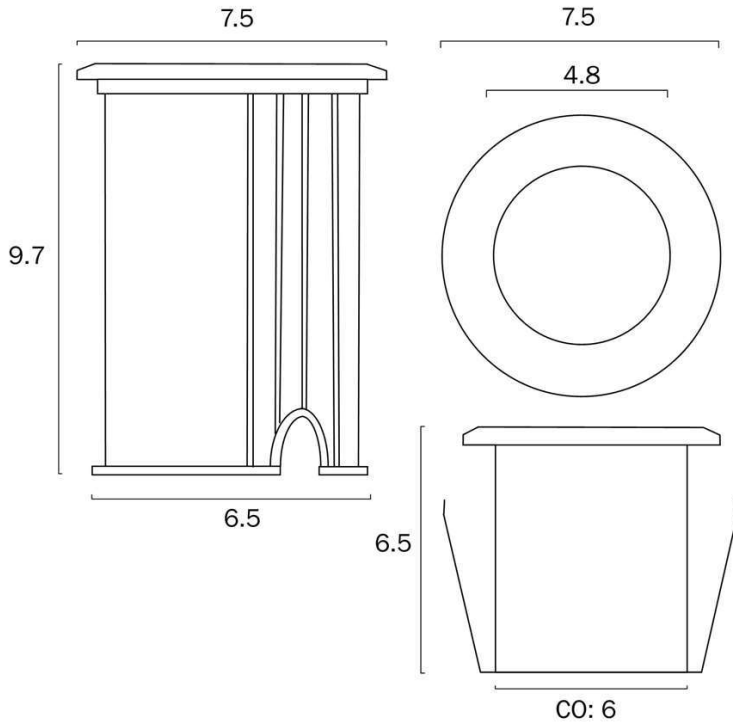

Size

Fixture Diameter (cm)	7.5
Fixture Height (cm)	9.2

Specification

Voltage Input	12-24V
Wattage (max)	8
Globe Type	LED integrated COB
Globe / Light Source qty	1
Globe / Light Source included	Yes
Lumens	700
Color Temperature	Warm White

Size

Fixture Diameter (cm)	7.5
Fixture Height (cm)	9.2

Specification

Voltage Input	12-24V
Wattage (max)	8
Globe Type	LED integrated COB
Globe / Light Source qty	1
Globe / Light Source included	Yes
Lumens	700
Color Temperature	Warm White
Color Kelvin	3000k
Color Rendering	>84
Dimmable	No
Beam Angle (degree)	32
IP rating	IP65
Approvals	RCM
Box Contents	Instruction
Installation Required	Yes (by Licensed Electrician only)
Care Instructions	Do not use strong liquid cleaners,Wipe clean with a dry cloth
Replacement Warranty	*3 Years

Barcode

GTIN 9329501054673

Image - dimensions

Note: Dimensions are only a guide and may vary due to manufacturing variations.