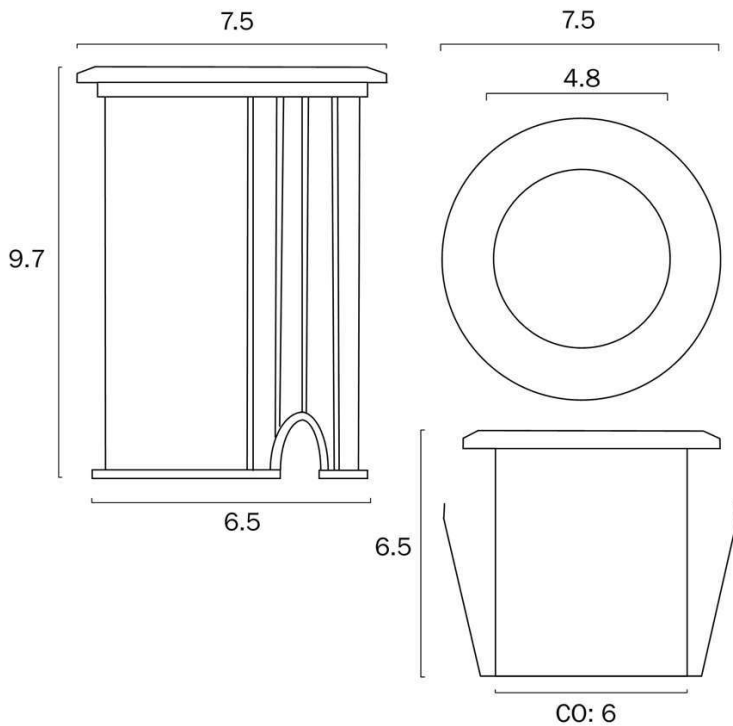

Color Kelvin	3000k
Color Rendering	>84
Dimmable	No
Beam Angle (degree)	32
IP rating	IP65
Approvals	RCM
Box Contents	Instruction
Installation Required	Yes (by Licensed Electrician only)
Care Instructions	Do not use strong liquid cleaners,Wipe clean with a dry cloth
Replacement Warranty	*3 Years

Barcode

GTIN 9329501054666

Image -dimensions

Note: Dimensions are only a guide and may vary due to manufacturing variations.