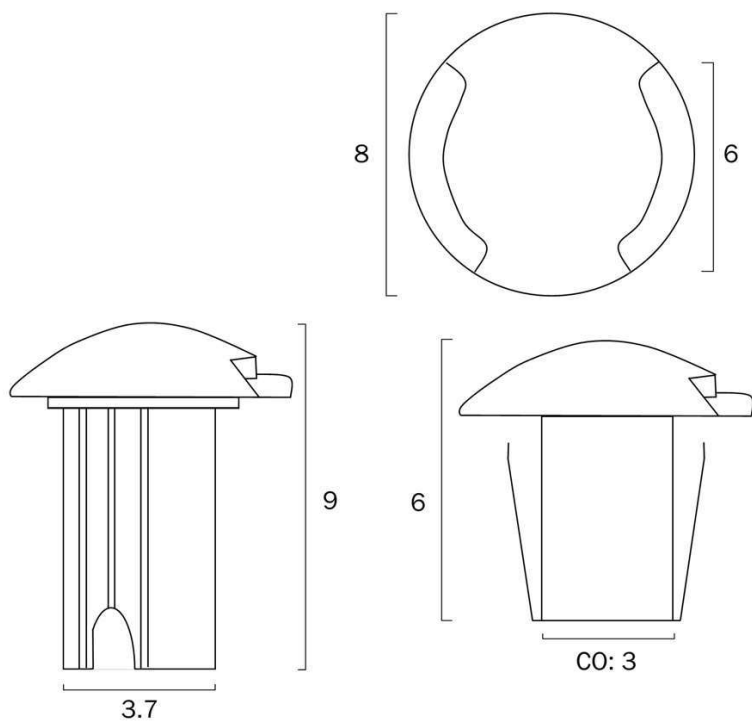

Color Temperature	Warm White
Color Kelvin	3000k
Color Rendering	>84
Dimmable	No
Beam Angle (degree)	319
IP rating	IP65
Approvals	RCM
Box Contents	Instruction
Installation Required	Yes (by Licensed Electrician only)
Care Instructions	Do not use strong liquid cleaners,Wipe clean with a dry cloth
Replacement Warranty	*3 Years

Barcode

GTIN 9329501056066

Image -dimensions

Note: Dimensions are only a guide and may vary due to manufacturing variations.