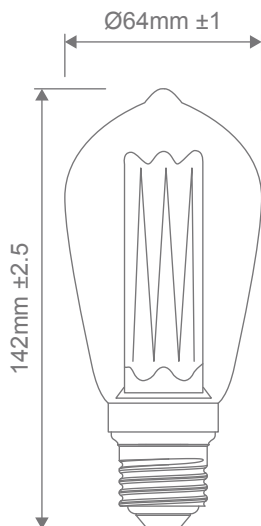

ST64

LED Retro Filament Lamp

Description

Introducing the Retro LED Filament range from Domus. These classic style retro bulbs are a great choice for decorative pendants and table lamps. Offering a very warm decorative glow to create a warm modern feel. Available in Banana (T30), Mini Banana (T45), Pear (ST64), G95 Sphere and G125 Sphere, along with a choice of E27 and B22 lamp bases.

Specification Features

Input Voltage:	240V
Power (W):	3.5W
Lumens (lm):	Warm White 1800K - 120lm
CCT:	1800K
Dimmable:	Yes
Lifespan (hrs):	15,000hrs
Lamp Base:	E27 & B22

Diagrams / Additional

Item No.	Variant	
	E27	B22
LRF-ST64	65955	65954