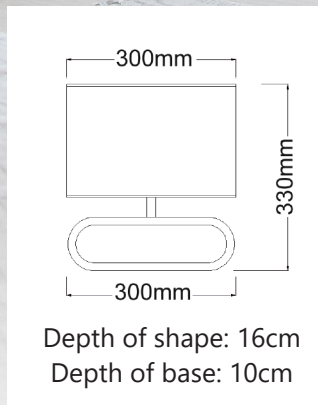

LOTUS SERIES E27 MODERN TABLE LAMPS

FEATURES

- Input voltage: 240V AC
- Material: wood & cloth
- Max.wattage: 40W
- E27 lamp base
- Globe not included
- For indoor use
- 1 year replacement warranty

SPECIFICATIONS

CODE	DESCRIPTION	BASE (mm)	HEIGHT (mm)	WIDTH (mm)	WEIGHT (kg)	BOX (cm)	CARTON QTY
LOTUS1	TABLE LAMP ES 40W BLONDEWOOD/WH CLOTH SHADE	300	330	300	1.45	34.6x33.5x17.6	4
LOTUS2	TABLE LAMP ES 40W DARK WOOD/BROWN CLOTH SHADE	300	330	300	1.45	34.6x33.5x17.6	4