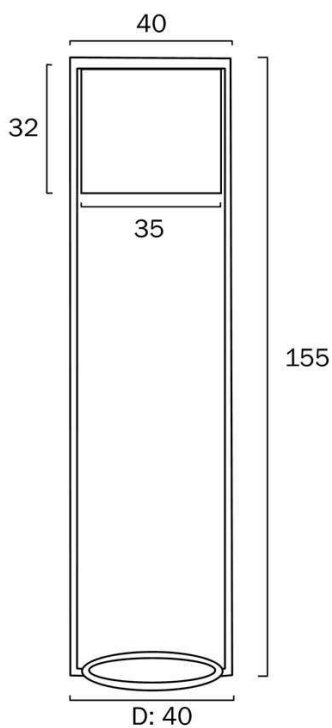

Globe / Light Source qty	1
Globe / Light Source included	No
Dimmable	Globe Dependant
Electrical Protection	CLASS II - DOUBLE INSULATED, EARTH NOT REQUIRED
IP rating	IP20
Lead and Plug	Yes
Approvals	RCM
Assembly Required	Yes
Box Contents	Instruction
Care Instructions	Do not use strong liquid cleaners, Wipe clean with a dry cloth
Replacement Warranty	*3 Years

Barcode

GTIN 9329501063620

Image -dimensions

Note: Dimensions are only a guide and may vary due to manufacturing variations.