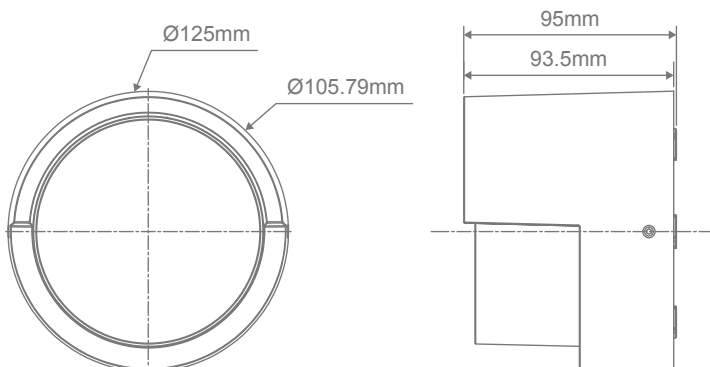

LIVI-5 LED Wall Light

Description

The LIVI is a versatile slimline IP65 Interior or Exterior Wall light in a modern round shade designed to offer an attractive down lighting effect to wall areas where ambient highlight lighting is required. Tricolour switchable: choose between Warm White (3000K), Neutral White (4000K), or White (5700K) colour temperatures with the flick of a dip switch. Featuring a Black, White or Dark Grey Polycarbonate body, with an opal lens diffuser. Available in a matching small 5W, or larger 8W size. Complete with Flicker Free Driver to avoid light flickering in videos. Backed by our 3 Year Replacement Warranty.

Specification Features

Input Voltage:	240V
Power (W):	5W
IP rating (IP):	65
Lumens (lm):	Warm White 3000K - 340lm Neutral White 4000K - 365lm White 5700K - 390lm
LED type:	SMD
CCT:	3000K - 4000K - 5700K
CRI:	≥80
Beam angle (°):	120°
Dimmable:	No
Lifespan (hrs):	50,000hrs

Diagrams / Additional

Item No.	Variant			CCT
	Blk	Dgr	Wht	
LIVI-5	22689	22690	22691	TRIO

LIVI-8 LED Wall Light

Description

The LIVI is a versatile slimline IP65 Interior or Exterior Wall light in a modern round shade designed to offer an attractive down lighting effect to wall areas where ambient highlight lighting is required. Tricolour switchable: choose between Warm White (3000K), Neutral White (4000K), or White (5700K) colour temperatures with the flick of a dip switch. Featuring a Black, White or Dark Grey Polycarbonate body, with an opal lens diffuser. Available in a matching small 5W, or larger 8W size. Complete with Flicker Free Driver to avoid light flickering in videos. Backed by our 3 Year Replacement Warranty.

Specification Features

Input Voltage:	240V
Power (W):	8W
IP rating (IP):	65
Lumens (lm):	Warm White 3000K - 580lm Neutral White 4000K - 600lm White 5700K - 615lm
LED type:	SMD
CCT:	3000K - 4000K - 5700K
CRI:	≥80
Beam angle (°):	120°
Dimmable:	No
Lifespan (hrs):	50,000hrs