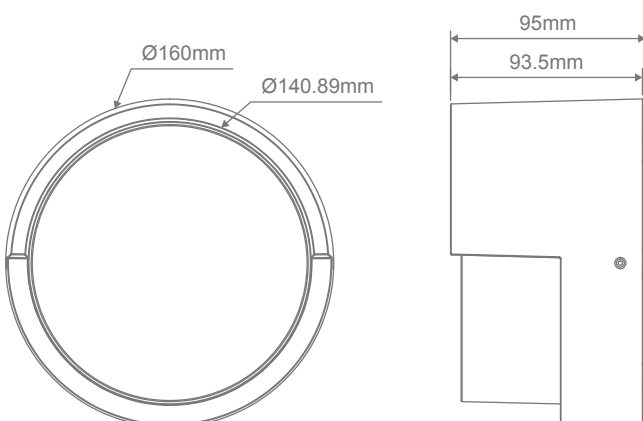

Diagrams / Additional

Item No.	Variant			CCT
	Blk	Dgr	Wht	
LIVI-8	22692	22693	22694	TRIO