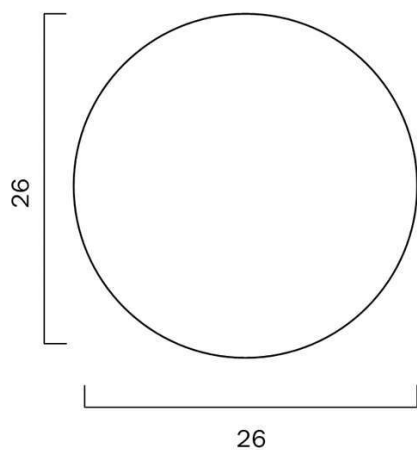

Globe / Light Source included	Yes
Lumens	1450
Color Temperature	Warm White; Natural White; Cool White
Color Kelvin	3 CCT (3000k - 4000k - 5000k)
Color Rendering	>85
Dimmable	No
Power Factor	>0.90
Surge Protection	Yes (1.5 Kva)
Current Output	300
Electrical Protection	CLASS I - HIGH VOLTAGE, EARTH REQUIRED
IP rating	IP20
Lead and Plug	No
Approvals	RCM
Assembly Required	No
Box Contents	Basic mounting screws, Instruction
Installation Required	Yes (by Licensed Electrician only)
Care Instructions	Do not use strong liquid cleaners, Wipe clean with a dry cloth
Replacement Warranty	*3 Years

Barcode

GTIN 9329501064023

Image -dimensions