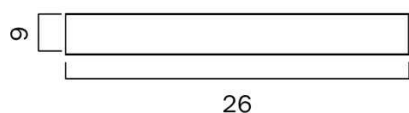

Globe / Light Source included	Yes
Lumens	1450
Color Temperature	Warm White; Natural White; Cool White
Color Kelvin	3 CCT (3000k - 4000k - 5000k)
Color Rendering	>85
Dimmable	No
Power Factor	>0.90
Surge Protection	Yes (1.5 Kva)
Current Output	300
Electrical Protection	CLASS I - HIGH VOLTAGE, EARTH REQUIRED
IP rating	IP20
Lead and Plug	No
Approvals	RCM
Assembly Required	No
Box Contents	Basic mounting screws, Instruction
Installation Required	Yes (by Licensed Electrician only)
Care Instructions	Do not use strong liquid cleaners, Wipe clean with a dry cloth
Replacement Warranty	*3 Years

Barcode

GTIN 9329501064023

Image -dimensions