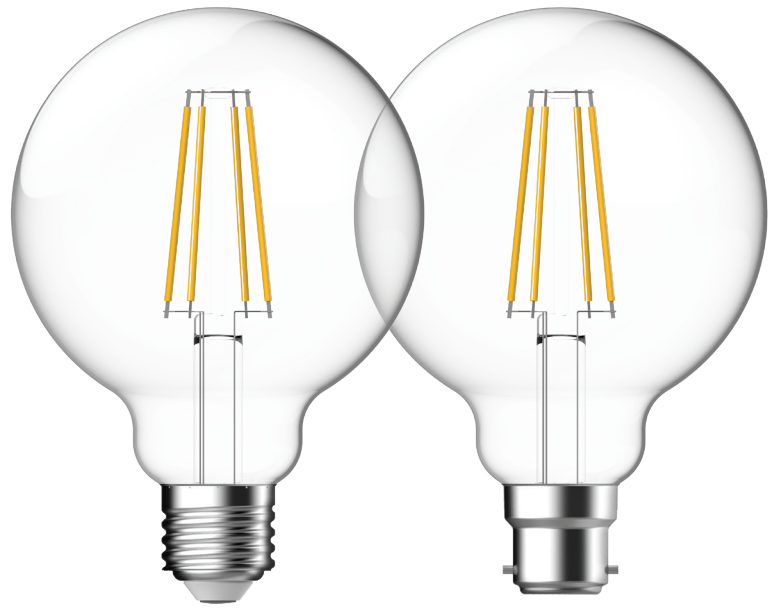

LF-G95 LED Filament Lamp

Description

7.5W spherical classic vintage globe, G95 shape. Available in ES (E27) and BC (B22) base options. 2700K Warm white LED colour temperature option. Clear glass. Fully dimmable with suitable dimmers.

Specification Features

Input Voltage:	240V
Power (W):	7.5W
IP rating (IP):	20
Lumens (lm):	Warm White 2700K - 750lm White 6500K - 800lm
LED type:	Filament
CCT:	2700K - 6500K
CRI:	≥80
Beam angle (°):	360°
Dimmable:	Yes*
Lifespan (hrs):	15,000hrs

*Fully dimmable with suitable dimmers.