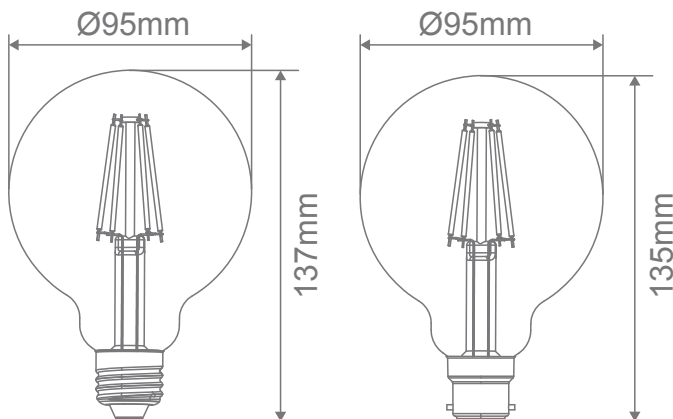

Diagrams / Additional

Item No.	Variant		CCT
	Clr	Frst	
LF-G95-E27	65940	65984	2700K
	65941	65985	6500K

Item No.	Variant		CCT
	Clr	Frst	
LF-G95-B22	65938	65982	2700K
	65939	65983	6500K