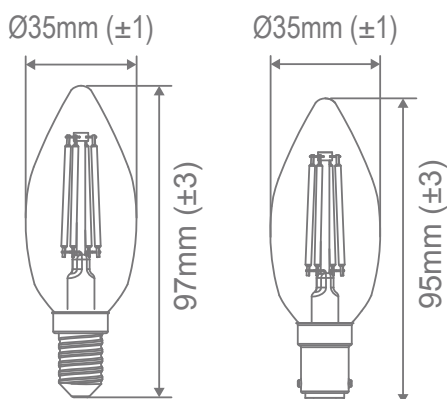

Diagrams / Additional

Item No.	Variant		CCT
	Clr	Frs	
LF-C35-E14	65924	65968	2700K
	65925	65969	6500K

Item No.	Variant		CCT
	Clr	Frs	
LF-C35-B15	65922	65966	2700K
	65923	65967	6500K