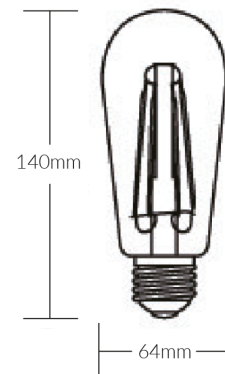

Photometric information available upon request.