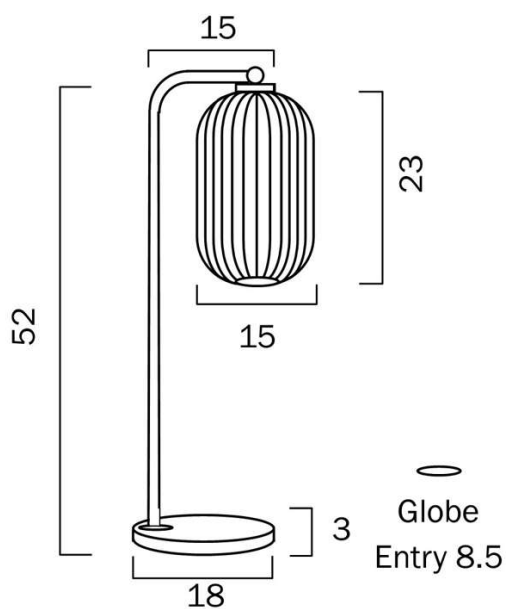

Size

Fixture Diameter (cm)	14.0
Fixture Height (cm)	52.0
Cable Length (cm)	180 (30+Inline Switch+150)

Specification

Voltage Input	240V
Wattage (max)	25
Globe Type	E27
Globe / Light Source qty	1
Globe / Light Source included	No
Dimmable	No

Barcode

GTIN 9329501054475

Image -dimensions

Cable line switch 200cm